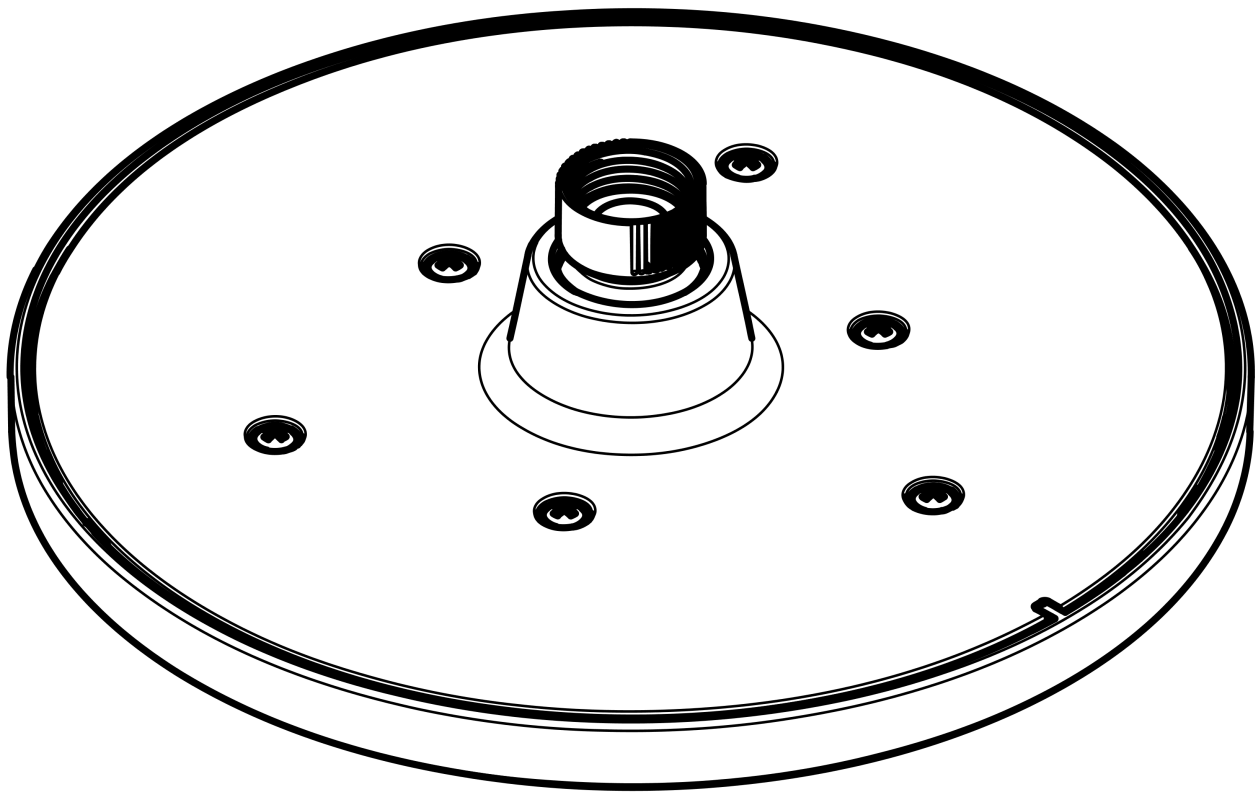

Vernis Blend

Showerhead 200 1-Jet 1.75 GPM

Surface: **chrome** Part no. : **26277001**

Description

Features

- Shower head size: 205 mm
- Spray modes: Rain
- 102 no-clog spray channels
- Flow: 1.75 GPM (6.6 L/Min)
- Showerhead removable for cleaning

Item details

Technology

Compliance

Product image

Scale drawing

Vernis Blend
Showerhead 200 1-Jet 1.75 GPM
Surface: chrome Part no. : 26277001

Exploded drawing

Year of production: >04/21

Vernis Blend
Showerhead 200 1-Jet 1.75 GPM
 Surface: **chrome** Part no. : **26277001**

Spare parts list

Year of production: >04/21

| Pos. | Description | Part no. | Price | PU |
|-------------|--------------------|-----------------|--------------|-----------|
| 1 | filter packing | 94246000 | - | 1 |