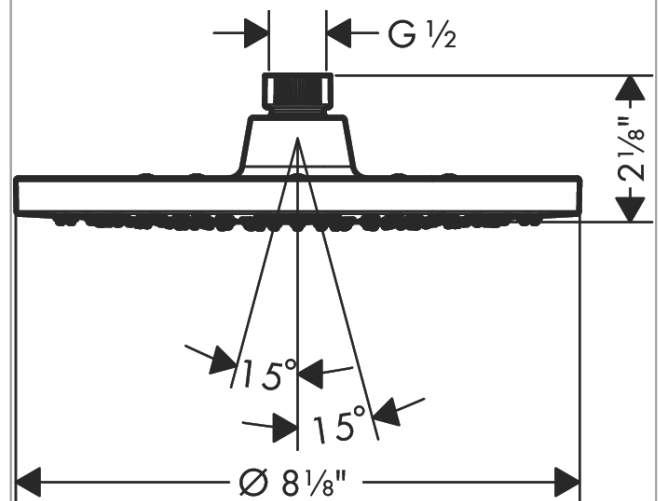

Vernis Blend

Showerhead 200 1-Jet 1.75 GPM

Surface: **chrome** Part no. : **26277001**

Description

Features

- Shower head size: 205 mm
- Spray modes: Rain
- 102 no-clog spray channels
- Flow: 1.75 GPM (6.6 L/Min)
- Showerhead removable for cleaning

Item details

Technology

Compliance

Product image

Scale drawing

Vernis Blend
Showerhead 200 1-Jet 1.75 GPM
Surface: chrome Part no. : 26277001

Exploded drawing

Year of production: >04/21

Vernis Blend
Showerhead 200 1-Jet 1.75 GPM
 Surface: **chrome** Part no. : **26277001**

Spare parts list

Year of production: >04/21

| Pos. | Description | Part no. | Price | PU |
|-------------|--------------------|-----------------|--------------|-----------|
| 1 | filter packing | 94246000 | - | 1 |