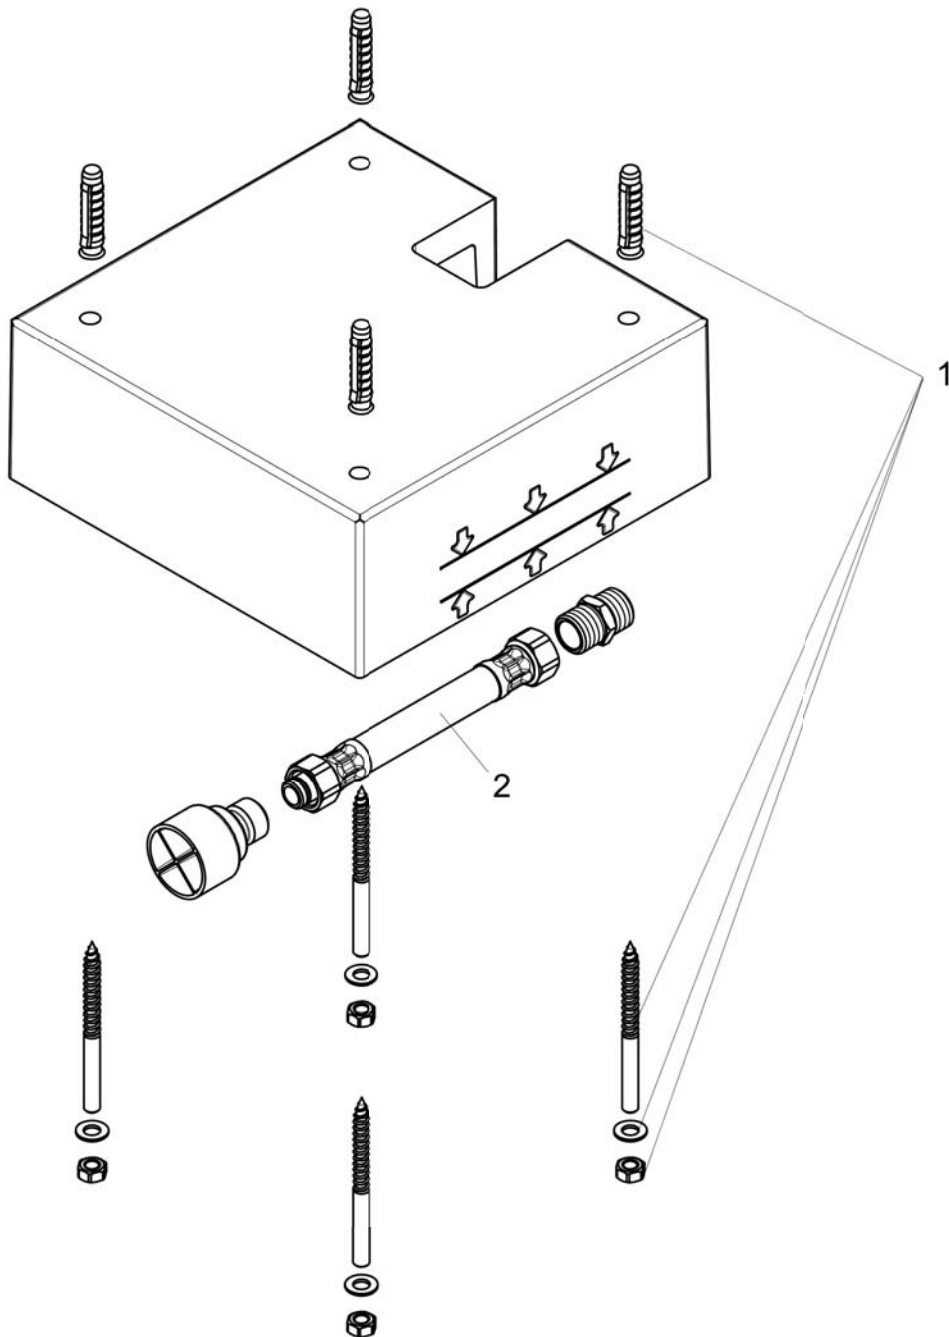

## Scale drawing

Raindance E  
Rough, Showerhead 400 Square 1-Jet  
Finishes : n.a. Part no. : 26254181

## Exploded drawing

Year of production: >03/18

**Raindance E**  
**Rough, Showerhead 400 Square 1-Jet**  
 Finishes : n.a. Part no. : **26254181**