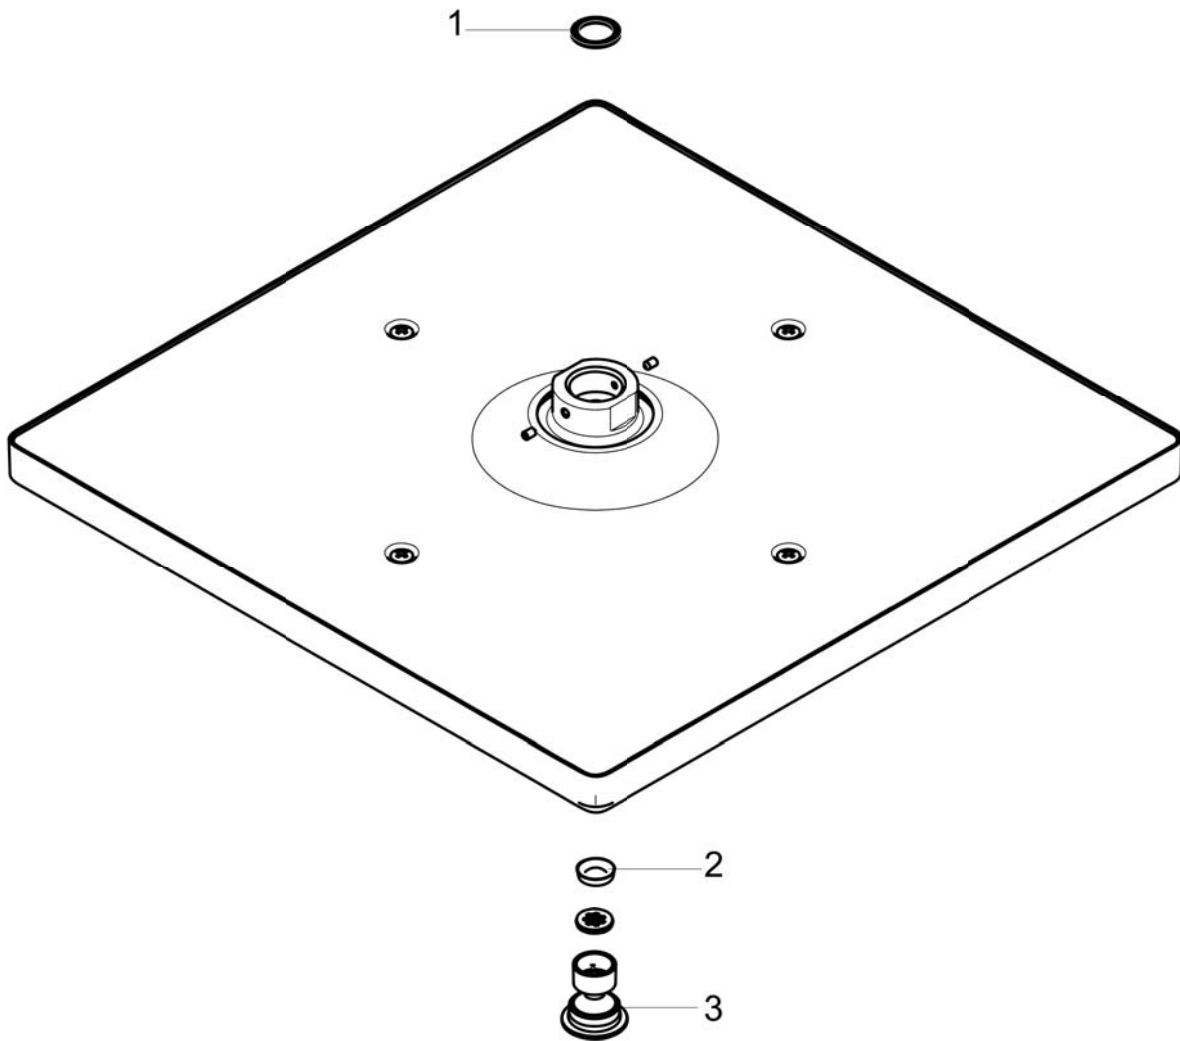

Raindance E
Showerhead 300 1-Jet, 1.8 GPM
 Finishes : brushed nickel Part no. : 26240821

Description

Features

- Spray modes: Rain
- Flow: 1.8 GPM (6.8 L/Min)
- Fully-finished matching spray face
- Spray face removable for cleaning

Item details

Technology

Compliance

Product image

Scale drawing

Raindance E
Showerhead 300 1-Jet, 1.8 GPM
Finishes : brushed nickel Part no. : 26240821

Exploded drawing

Year of production: >07/18

Raindance E
Showerhead 300 1-Jet, 1.8 GPM
 Finishes : **brushed nickel** Part no. : **26240821**

Spare parts list

Year of production: >07/18

Pos.	Description	Part no.	Price	PU
1	seal	98058000	-	1
2	filter	93128000	-	1
3	O-ring 15x2	98163000	-	1