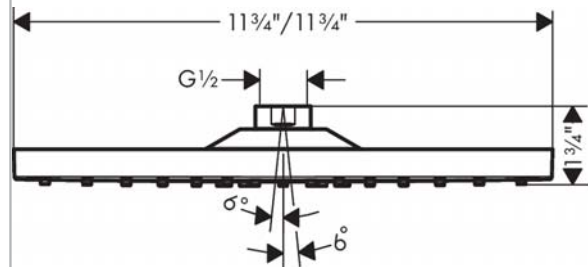

Raindance E
Showerhead 300 1-Jet, 1.8 GPM
 Finishes : brushed nickel Part no. : 26240821

Description

Features

- Spray modes: Rain
- Flow: 1.8 GPM (6.8 L/Min)
- Fully-finished matching spray face
- Spray face removable for cleaning

Item details

Technology

Compliance

Product image

Scale drawing

Raindance E
Showerhead 300 1-Jet, 1.8 GPM
Finishes : brushed nickel Part no. : 26240821

Exploded drawing

Year of production: >07/18

Raindance E
Showerhead 300 1-Jet, 1.8 GPM
 Finishes : **brushed nickel** Part no. : **26240821**

Spare parts list

Year of production: >07/18

Pos.	Description	Part no.	Price	PU
1	seal	98058000	-	1
2	filter	93128000	-	1
3	O-ring 15x2	98163000	-	1