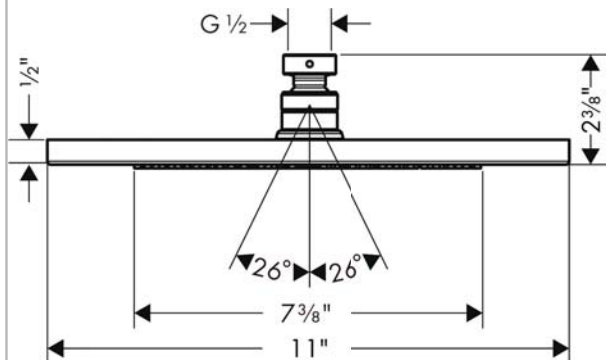

Croma
Showerhead 280 1-Jet, 1.8 GPM
 Finishes : **brushed nickel** Part no. : **26217821**

Description

Features

- 140 no-clog spray channels
- Spray modes: Rain
- Flow: 1.8 GPM (6.8 L/Min)
- Fully-finished matching spray face
- Spray face removable for cleaning

Item details

Technology

Compliance

Product image

Scale drawing

Croma
Showerhead 280 1-Jet, 1.8 GPM
 Finishes : **brushed nickel** Part no. : **26217821**

Exploded drawing

Year of production: >01/18

Croma
Showerhead 280 1-Jet, 1.8 GPM
 Finishes : **brushed nickel** Part no. : **26217821**

Spare parts list

Year of production: >01/18

Pos.	Description	Part no.	Price	PU
1	lock washer	98942821	-	1
2	ball joint	98941821	-	1
3	filter packing	94246000	-	1
4	nut	97958820	-	1
5	lever collar	97536000	-	1
6	seal	97606000	-	1
7	air jet (Eco)	95795820	-	1