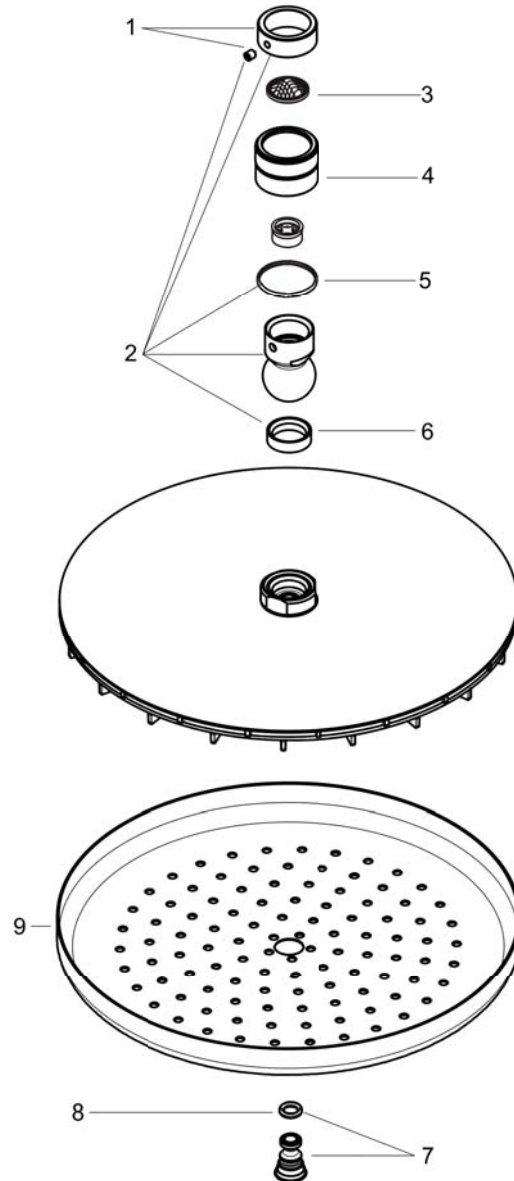

Croma
Showerhead 280 1-Jet, 1.8 GPM
 Finishes : **brushed nickel** Part no. : **26217821**

Description

Features

- 140 no-clog spray channels
- Spray modes: Rain
- Flow: 1.8 GPM (6.8 L/Min)
- Fully-finished matching spray face
- Spray face removable for cleaning

Item details

Technology

Compliance

Product image

Scale drawing

Croma
Showerhead 280 1-Jet, 1.8 GPM
 Finishes : **brushed nickel** Part no. : **26217821**

Exploded drawing

Year of production: >01/18

Croma
Showerhead 280 1-Jet, 1.8 GPM
 Finishes : **brushed nickel** Part no. : **26217821**

Spare parts list

Year of production: >01/18

Pos.	Description	Part no.	Price	PU
1	lock washer	98942821	-	1
2	ball joint	98941821	-	1
3	filter packing	94246000	-	1
4	nut	97958820	-	1
5	lever collar	97536000	-	1
6	seal	97606000	-	1
7	air jet (Eco)	95795820	-	1