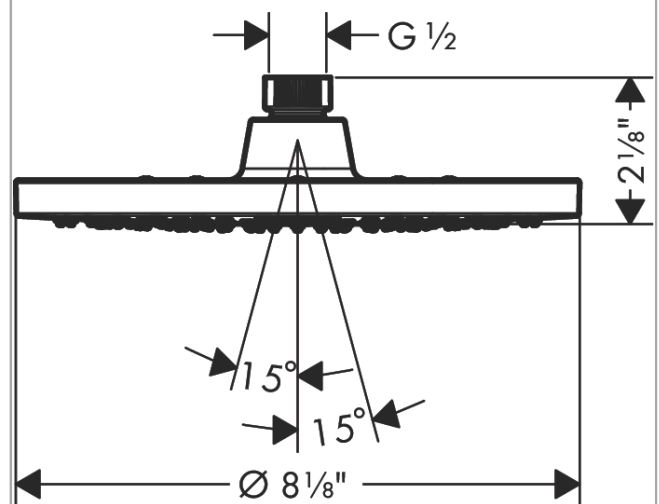

Vernis Blend

Showerhead 200 1-Jet 1.5 GPM

Finishes : **chrome** Part no. : **26093001**

Description

Features

- Shower head size: 205 mm
- Spray modes: Rain
- 102 no-clog spray channels
- Flow: 1.5 GPM (5.7 L/Min)
- Showerhead removable for cleaning

Item details

Technology

Compliance

Product image

Scale drawing

Vernis Blend
Showerhead 200 1-Jet 1.5 GPM
Finishes : chrome Part no. : 26093001

Exploded drawing

Year of production: >04/21

Vernis Blend
Showerhead 200 1-Jet 1.5 GPM
 Finishes : **chrome** Part no. : **26093001**

Spare parts list

Year of production: >04/21

Pos.	Description	Part no.	Price	PU
1	filter packing	94246000	-	1