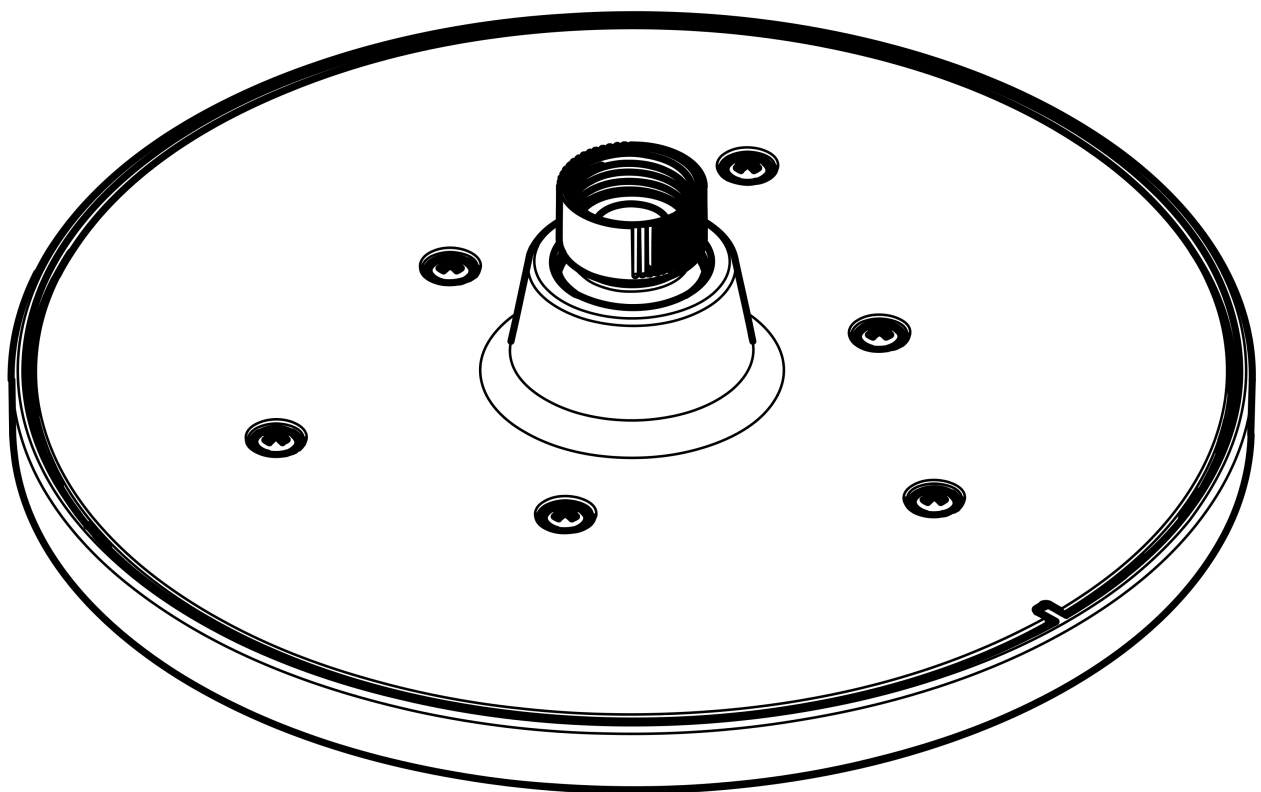

Vernis Blend

Showerhead 200 1-Jet 1.5 GPM

Finishes : **chrome** Part no. : **26093001**

Description

Features

- Shower head size: 205 mm
- Spray modes: Rain
- 102 no-clog spray channels
- Flow: 1.5 GPM (5.7 L/Min)
- Showerhead removable for cleaning

Item details

Technology

Compliance

Product image

Scale drawing

Vernis Blend
Showerhead 200 1-Jet 1.5 GPM
Finishes : chrome Part no. : 26093001

Exploded drawing

Year of production: >04/21

Vernis Blend
Showerhead 200 1-Jet 1.5 GPM
 Finishes : **chrome** Part no. : **26093001**

Spare parts list

Year of production: >04/21

Pos.	Description	Part no.	Price	PU
1	filter packing	94246000	-	1