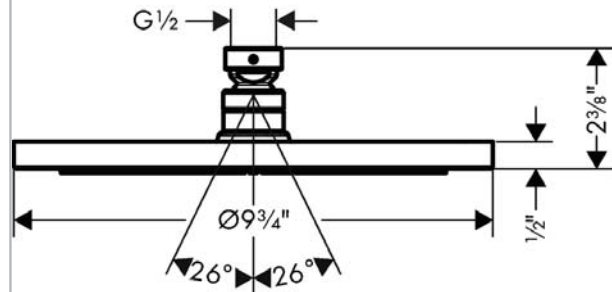

AXOR Starck
AXOR Starck 240 1-Jet Showerhead, 1.8 GPM
Finishes : **chrome** Part no. : **26071001**

Description

Features

- 140 no-clog spray channels
- Spray modes: Rain
- Flow: 1.8 GPM (6.8 L/Min)
- Fully-finished matching spray face
- Spray face removable for cleaning

Item details

Technology

Compliance

Product image

Scale drawing

AXOR Starck
AXOR Starck 240 1-Jet Showerhead, 1.8 GPM
Finishes : **chrome** Part no. : **26071001**

Exploded drawing

Year of production: >01/18

AXOR Starck
AXOR Starck 240 1-Jet Showerhead, 1.8 GPM
 Finishes : **chrome** Part no. : **26071001**

Spare parts list

Year of production: >01/18

Pos.	Description	Part no.	Price	PU
1	lock washer	98942000	-	1
2	filter packing	94246000	-	1
3	nut	97958000	-	1
4	lever collar	97536000	-	1
5	seal	97606000	-	1
6	air jet (Eco)	95795000	-	1