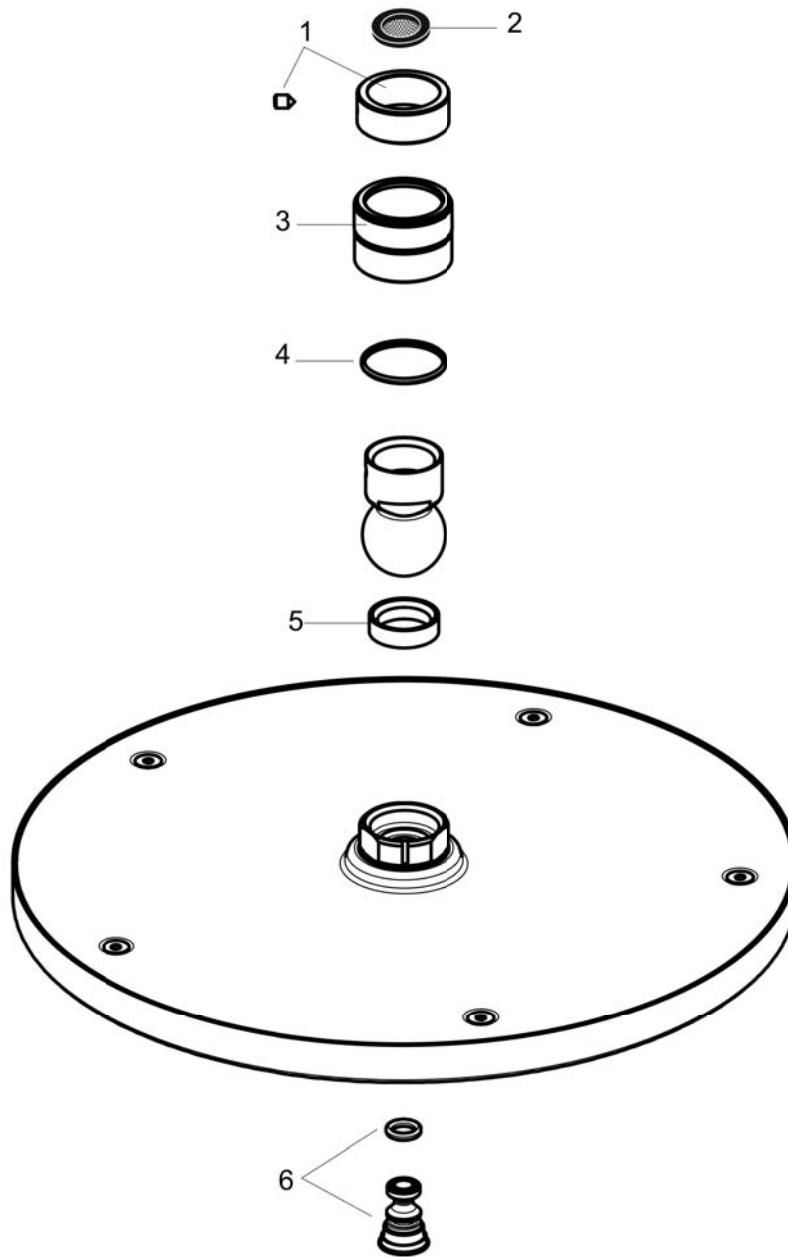

AXOR Starck
AXOR Starck 240 1-Jet Showerhead, 1.8 GPM
Finishes : **chrome** Part no. : **26071001**

Description

Features

- 140 no-clog spray channels
- Spray modes: Rain
- Flow: 1.8 GPM (6.8 L/Min)
- Fully-finished matching spray face
- Spray face removable for cleaning

Item details

Technology

Compliance

Product image

Scale drawing

AXOR Starck
AXOR Starck 240 1-Jet Showerhead, 1.8 GPM
Finishes : **chrome** Part no. : **26071001**

Exploded drawing

Year of production: >01/18

AXOR Starck
AXOR Starck 240 1-Jet Showerhead, 1.8 GPM
 Finishes : **chrome** Part no. : **26071001**

Spare parts list

Year of production: >01/18

Pos.	Description	Part no.	Price	PU
1	lock washer	98942000	-	1
2	filter packing	94246000	-	1
3	nut	97958000	-	1
4	lever collar	97536000	-	1
5	seal	97606000	-	1
6	air jet (Eco)	95795000	-	1