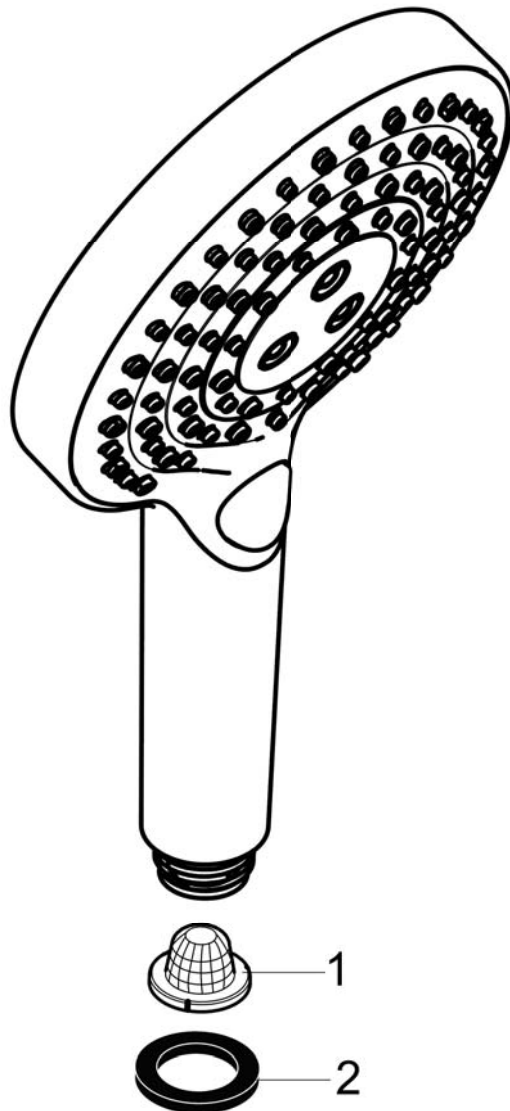

AXOR ShowerSolutions
AXOR 120 3-Jet Handshower, 1.75 GPM
 Finishes : **brushed bronze** Part no. : **26052141**

Description

Features

- Select button for comfortable alternation of spray modes
- 87 no-clog spray channels
- Spray modes: PowderRain, Rain, Whirl
- Flow: 1.75 GPM (6.6 L/Min)
- Fully-finished matching spray face

Item details

Technology

Compliance

Product image

Scale drawing

AXOR ShowerSolutions
AXOR 120 3-Jet Handshower, 1.75 GPM
Finishes : brushed bronze Part no. : 26052141

Exploded drawing

Year of production: >01/19

AXOR ShowerSolutions
AXOR 120 3-Jet Handshower, 1.75 GPM
Finishes : **brushed bronze** Part no. : **26052141**

Spare parts list

Year of production: >01/19

Pos.	Description	Part no.	Price	PU
1	filter	92672000	-	1
2	seal	98058000	-	1