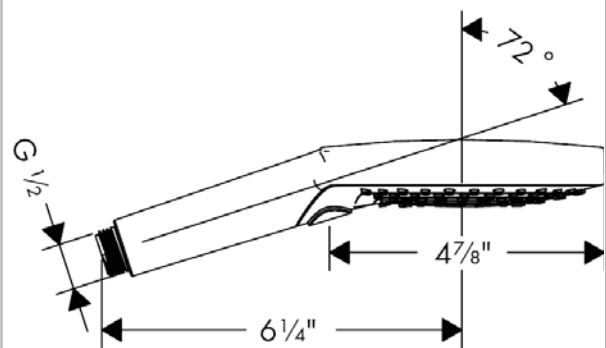

AXOR ShowerSolutions
AXOR 120 3-Jet Handshower, 1.75 GPM
 Finishes : **brushed bronze** Part no. : **26052141**

Description

Features

- Select button for comfortable alternation of spray modes
- 87 no-clog spray channels
- Spray modes: PowderRain, Rain, Whirl
- Flow: 1.75 GPM (6.6 L/Min)
- Fully-finished matching spray face

Item details

Technology

Compliance

Product image

Scale drawing

AXOR ShowerSolutions
AXOR 120 3-Jet Handshower, 1.75 GPM
Finishes : brushed bronze Part no. : 26052141

Exploded drawing

Year of production: >01/19

AXOR ShowerSolutions
AXOR 120 3-Jet Handshower, 1.75 GPM
Finishes : **brushed bronze** Part no. : **26052141**

Spare parts list

Year of production: >01/19

Pos.	Description	Part no.	Price	PU
1	filter	92672000	-	1
2	seal	98058000	-	1