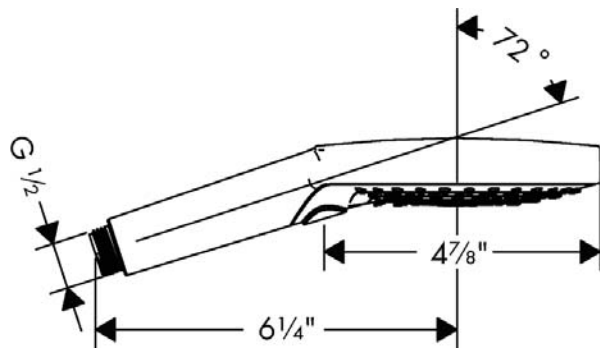

Raindance Select S
Handshower 120 3-Jet P, 1.75 GPM
 Finishes : brushed nickel Part no. : 26036821

Description

Features

- Select button for comfortable alternation of spray modes
- Spray modes: PowderRain, Rain, Whirl
- Flow: 1.8 GPM (6.8 L/Min)
- Fully-finished matching spray face

Item details

Technology

Compliance

Product image

Scale drawing

Raindance Select S
Handshower 120 3-Jet P, 1.75 GPM
Finishes : brushed nickel Part no. : 26036821

Exploded drawing

Year of production: >08/18

Raindance Select S
Handshower 120 3-Jet P, 1.75 GPM
 Finishes : **brushed nickel** Part no. : **26036821**

Spare parts list

Year of production: >08/18

Pos.	Description	Part no.	Price	PU
1	filter	92672000	-	1
2	seal	98058000	-	1