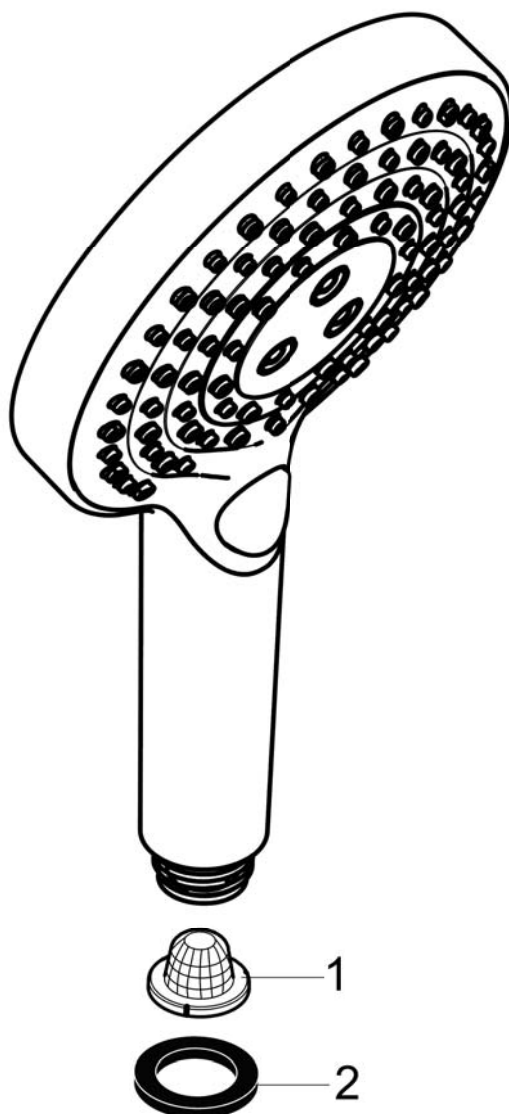

Raindance Select S
Handshower 120 3-Jet P, 1.75 GPM
 Finishes : brushed nickel Part no. : 26036821

Description

Features

- Select button for comfortable alternation of spray modes
- Spray modes: PowderRain, Rain, Whirl
- Flow: 1.8 GPM (6.8 L/Min)
- Fully-finished matching spray face

Item details

Technology

Compliance

Product image

Scale drawing

Raindance Select S
Handshower 120 3-Jet P, 1.75 GPM
Finishes : brushed nickel Part no. : 26036821

Exploded drawing

Year of production: >08/18

Raindance Select S
Handshower 120 3-Jet P, 1.75 GPM
 Finishes : **brushed nickel** Part no. : **26036821**

Spare parts list

Year of production: >08/18

Pos.	Description	Part no.	Price	PU
1	filter	92672000	-	1
2	seal	98058000	-	1