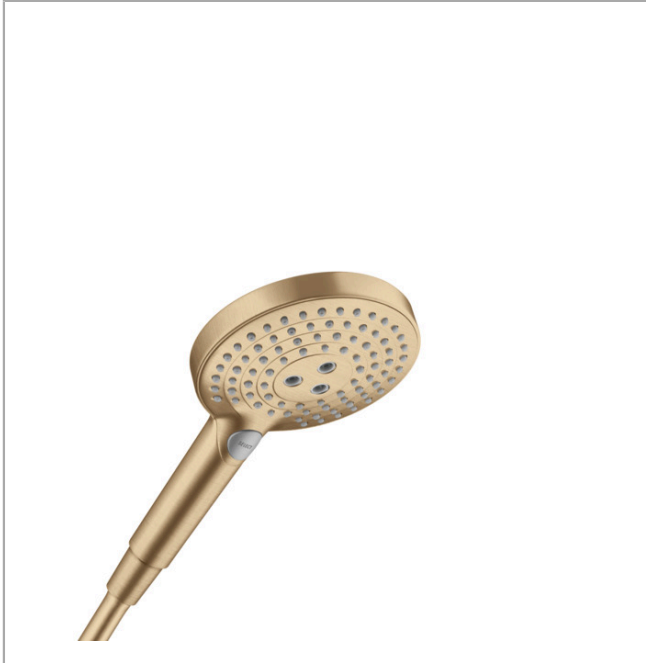

**Raindance Select S**  
**Handshower 120 3-Jet PowderRain, 1.75 GPM**  
 Surface: **brushed bronze** Part no. : **26036141**

**Description**

**Features**

- Spray modes: PowderRain, Rain, Whirl
- Select button for comfortable alternation of spray modes
- Spray face finish: easy cleanable plastic spray disc
- Flow: 1.75 GPM (6.6 L/Min)

**Item details**

**Technology**

**Compliance**

**Product image**

**Scale drawing**