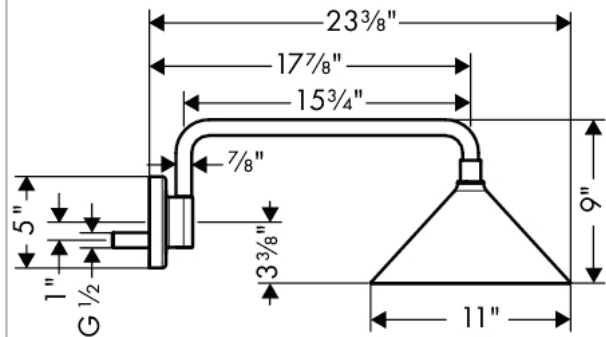

Axor Showers/Front

Axor 240 2-Jet Wall-Mounted Showerhead Trim designed by Front

Finishes : **Chrome** Part no. : **26021001**

Description

Features

- 134 no-clog spray channels
- Spray modes: RainAir, Rain
- Flow: 2.5 GPM
- Select button for comfortable alternation of spray modes
- Fully-finished matching spray face
- Includes brass showerarm

Required accessories

- Rough, Axor Wall-Mounted Showerhead (#26909USA)

Item detail

Technology

Compliance

Product image

Scale drawing

Axor Showers/Front

Axor 240 2-Jet Wall-Mounted Showerhead Trim designed by Front

Finishes : **Chrome** Part no. : **26021001**

Exploded drawing

Year of production: >03/14

Axor Showers/Front

Axor 240 2-Jet Wall-Mounted Showerhead Trim designed by Front

Finishes : **Chrome** Part no. : **26021001**

Spare parts list

Year of production: >03/14

Pos.	Description	Part no.	Price	PU
1	connecting thread G½	92195000	-	1
2	O-ring 11x2	98127000	-	1
3	shower arm	92194000	-	1
4	O-ring 100x2,5	98417000	-	1
5	escutcheon	92193000	-	1
6	deco-ring	92203000	-	1
7	O-Ring 21x3	98182000	-	1
8	seal	98058000	-	1
9	hollow set screw M4x6	97767000	-	1
10	spray body	92192000	-	1
11	selector assy	98343001	-	1
12	filter	97735000	-	1