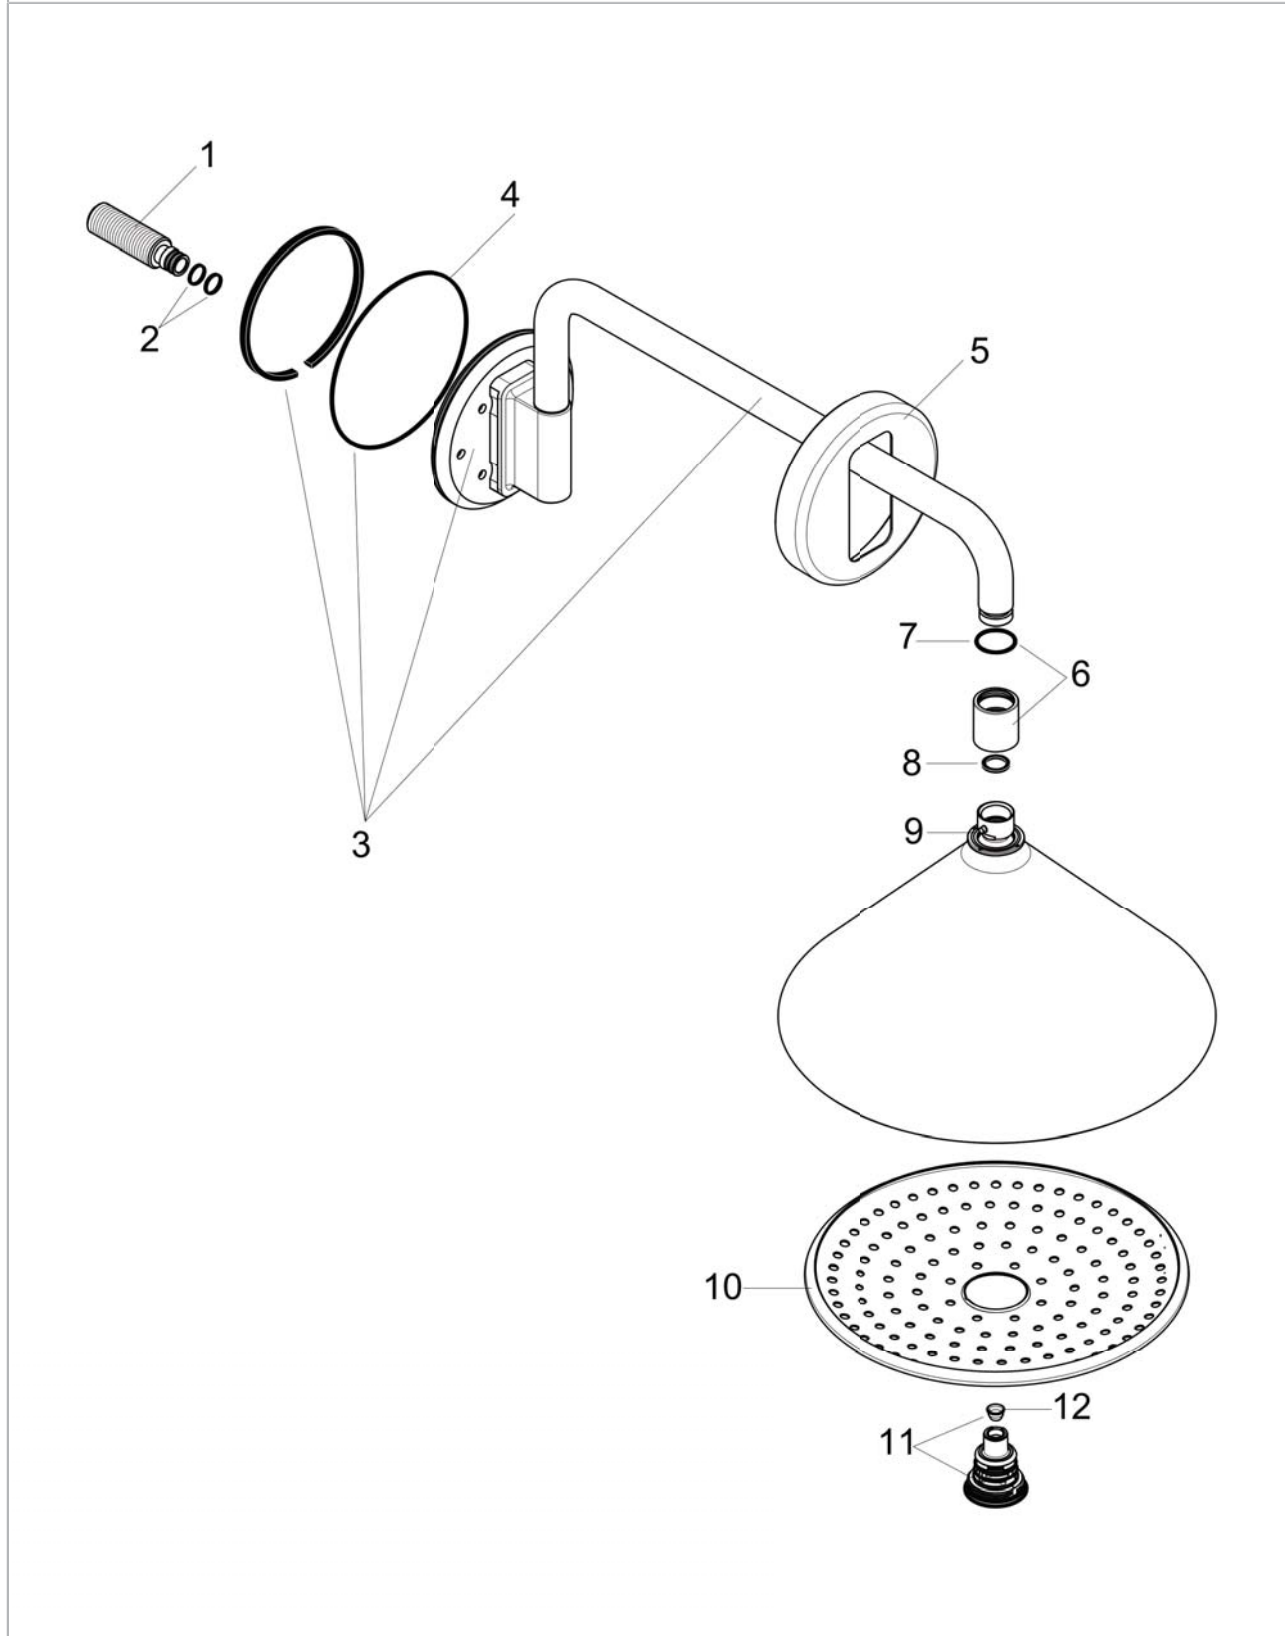

Axor Showers/Front

Axor 240 2-Jet Wall-Mounted Showerhead Trim designed by Front

Finishes : **Chrome** Part no. : **26021001**

Description

Features

- 134 no-clog spray channels
- Spray modes: RainAir, Rain
- Flow: 2.5 GPM
- Select button for comfortable alternation of spray modes
- Fully-finished matching spray face
- Includes brass showerarm

Required accessories

- Rough, Axor Wall-Mounted Showerhead (#26909USA)

Item detail

Technology

Compliance

Product image

Scale drawing

Axor Showers/Front

Axor 240 2-Jet Wall-Mounted Showerhead Trim designed by Front

Finishes : **Chrome** Part no. : **26021001**

Exploded drawing

Year of production: >03/14

Axor Showers/Front

Axor 240 2-Jet Wall-Mounted Showerhead Trim designed by Front

Finishes : **Chrome** Part no. : **26021001**

Spare parts list

Year of production: >03/14

Pos.	Description	Part no.	Price	PU
1	connecting thread G½	92195000	-	1
2	O-ring 11x2	98127000	-	1
3	shower arm	92194000	-	1
4	O-ring 100x2,5	98417000	-	1
5	escutcheon	92193000	-	1
6	deco-ring	92203000	-	1
7	O-Ring 21x3	98182000	-	1
8	seal	98058000	-	1
9	hollow set screw M4x6	97767000	-	1
10	spray body	92192000	-	1
11	selector assy	98343001	-	1
12	filter	97735000	-	1