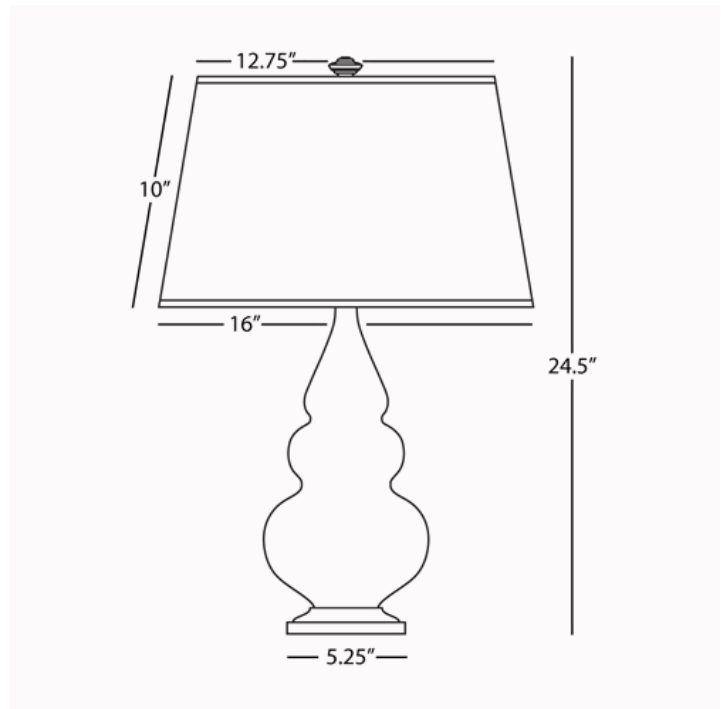

TRIPLE GOURD

255X

Accent Table Lamp

1 - 150W Max.

Bulb Type: A

Switch: 3-way

Cinnamon Glazed Ceramic

Antique Natural Brass Finished Accents

Pearl Dupioni Fabric Shade

See Triple Gourd Table for Color / Base / Shade
Options

* *Made In The USA*