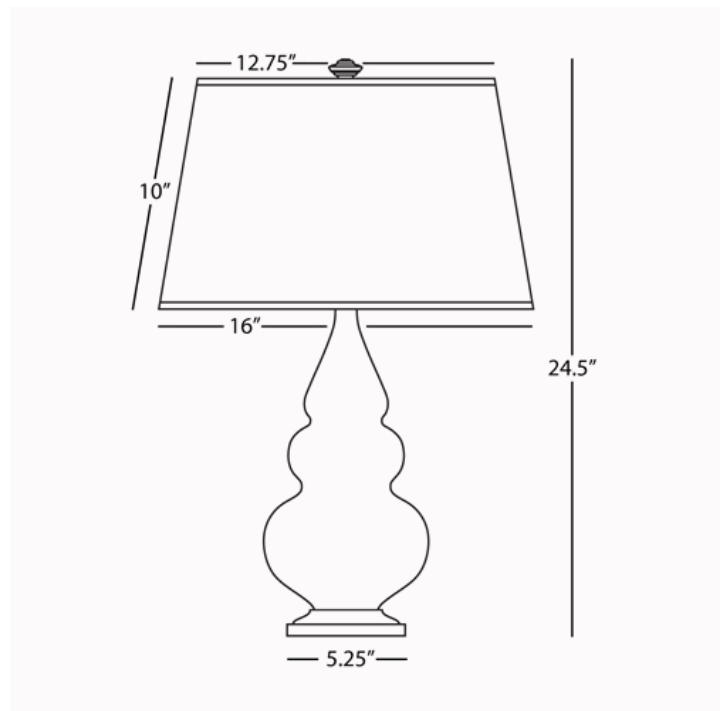

TRIPLE GOURD

254X

Accent Table Lamp

1 - 150W Max.

Bulb Type: A

Switch: 3-way

Bone Glazed Ceramic

Antique Natural Brass Finished Accents

Pearl Dupioni Fabric Shade

See Triple Gourd Table for Color / Base / Shade
Options

* *Made In The USA*