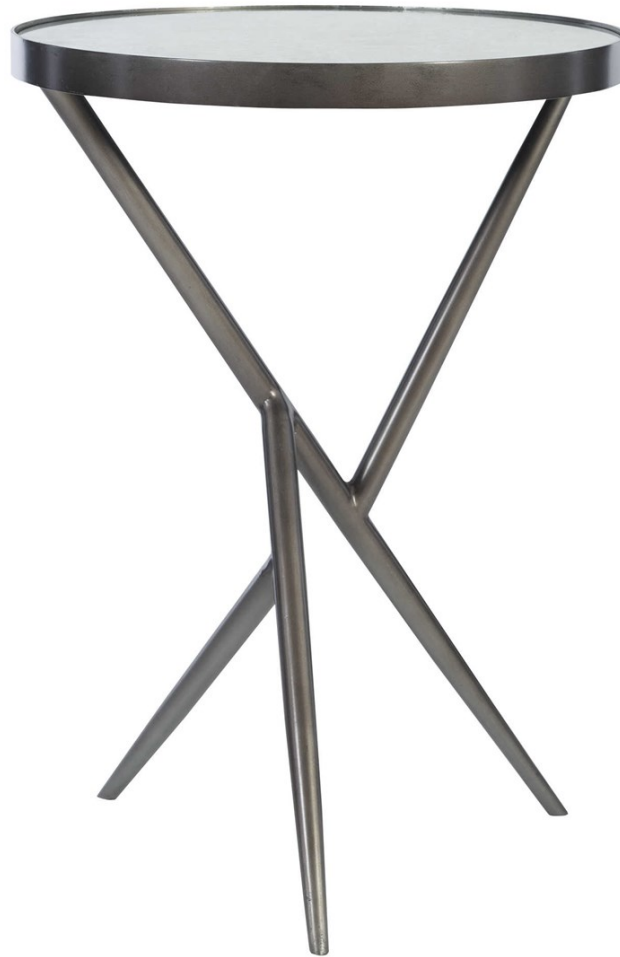

## ABSALOM ACCENT TABLE

ITEM #25374

This unique accent table features a fun angular steel base finished in gunmetal, complete with an antique mirror top.

**Designer:**

**Dimensions:**

18 W X 25 H X 18 D (in)

**Weight:**

21

**Ship Via:**

Small Parcel

**UPC Number:**

792977253748