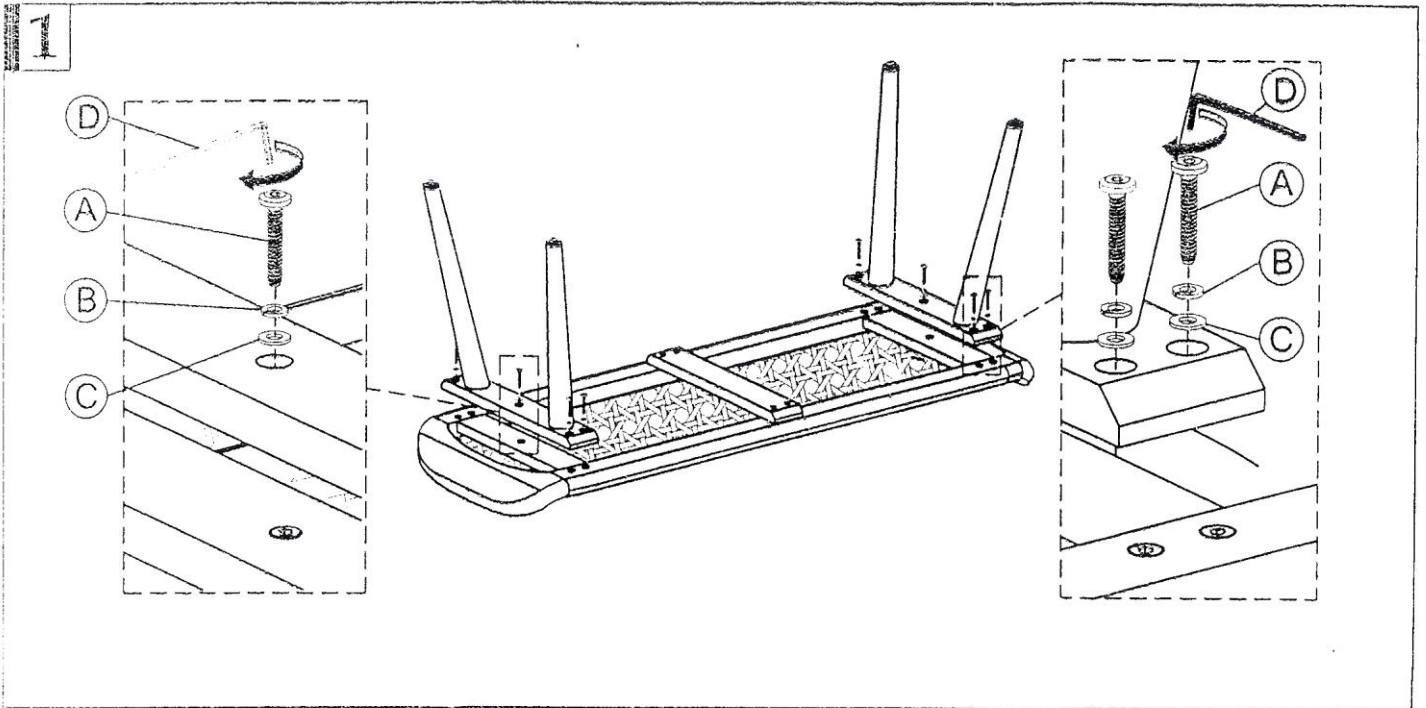

UTERMOSTI

ASSEMBLY INSTRUCTIONS FOR ITEM # 25197

1 Seat - 1 pc

2 Legs - 2 pcs

(A) Allen Bolt M6 x 35mm
10 pcs

(B) Spring Washer M6
10 pcs

(C) Flat Washer M6
10 pcs

(D) Allen Key 4mm
1 pc