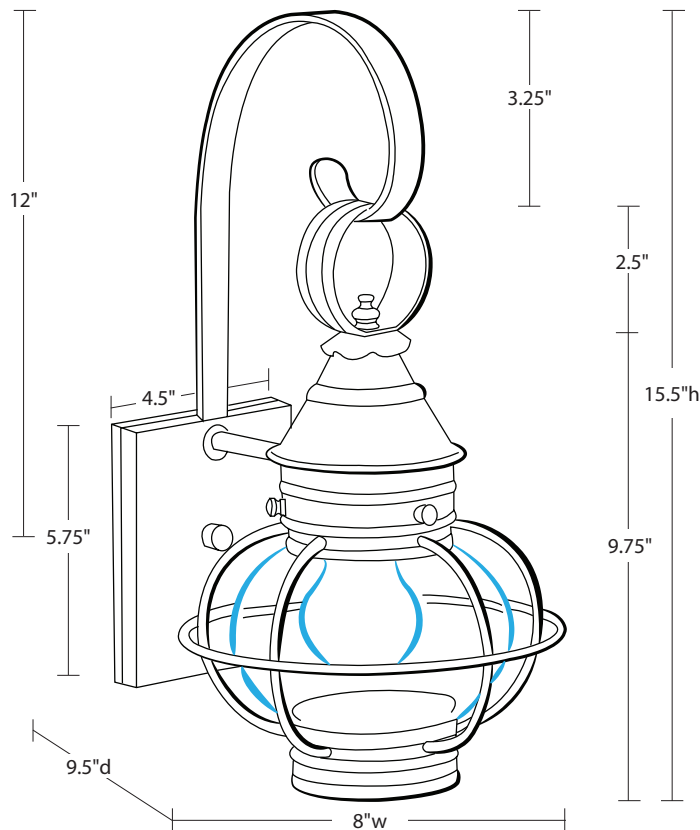

## 2511

Onion Collection  
Wall Sconce

### Dimensions

Width: 8"  
Depth: 9.5"  
Height: 15.5"

Mounting Height: 12"  
Mounting Area: 4.5" x 5.75"

### Socket Option(s)

(MED) Medium Base; 75 watt max

 **Listed**

Suitable for wet locations