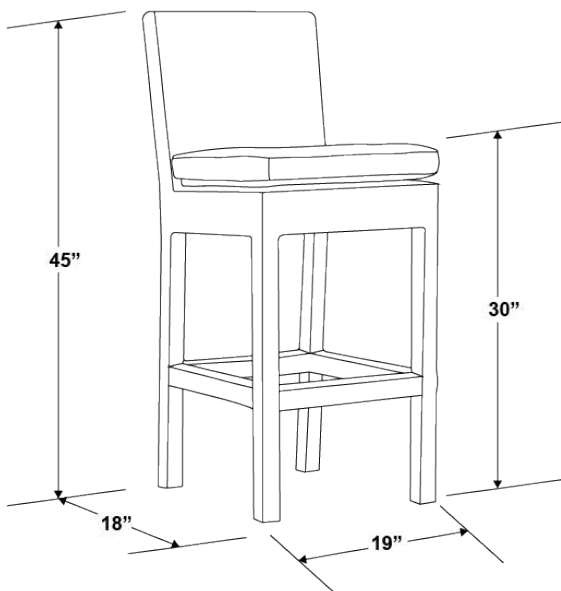

MONTECITO BARSTOOL

SKU 2501-7B

SPECS

Width: 19"

Depth: 18"

Height: 45"

Seat Height: 30"

Weight: 20 lbs