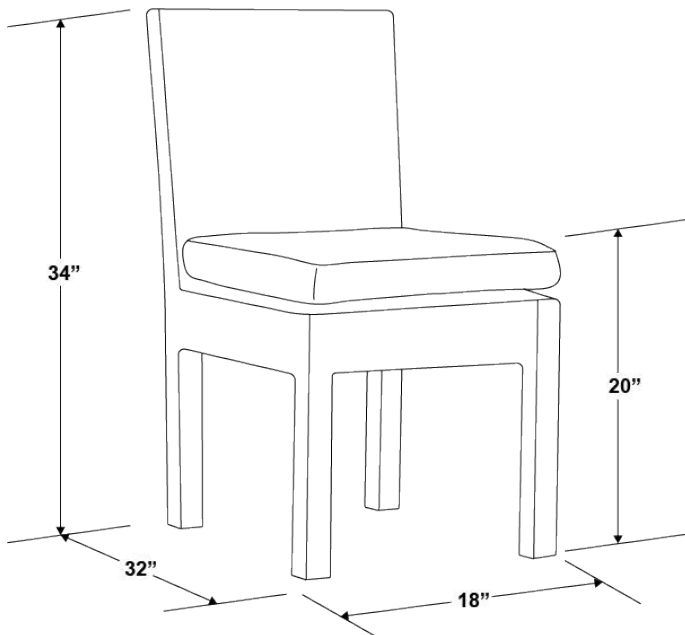

## MONTECITO ARMLESS DINING CHAIR

SKU 2501-1A

### SPECS

Width: 18"

Depth: 32"

Height: 34"

Seat Height: 20"

Weight: 14 lbs

- Fully welded powder-coated aluminum frame wrapped in virgin HDPE Resin Wicker in Cognac.
- Commercial Quality Construction.
- Non-marking plastic glides.
- Stocked with Premium foam cushions in Sunbrella Canvas Flax.
- Custom Cushions available in approx. 4 weeks.
- Standard 54" fabric COM yardage required: 1 yard.