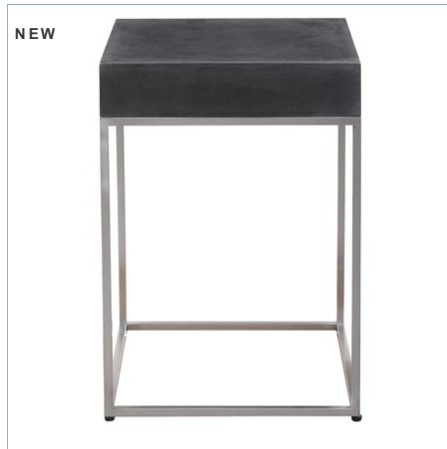

UTTERMOST

GAMBIA ACCENT TABLE

ITEM #24936

This modern accent table combines a white marble look, atop a simple steel base finished in aged black.

Designer:

Dimensions:

14 W X 20 H X 14 D (in)

Weight:

JUDE PLANT STAND

24806 | 14 W X 36 H X 14 D (IN)

JUDE ACCENT TABLE

24735 | 14 W X 20 H X 14 D (IN)

JASE CONSOLE TABLE

24974 | 54 W X 31 H X 11 D (IN)

JASE ACCENT TABLE

24975 | 14 W X 20 H X 14 D (IN)