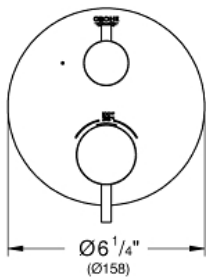

ATRIO
Single Function 2-Handle
Thermostatic Trim

MODEL # 24150003

Pure Freude
an Wasser

GROHE

Product Description:

ATRIO

Single Function 2-Handle Thermostatic Trim

Standard Specification:

- Final installation set for:
- Required rough-in-set sold separately (GROHE Rapido SmartBox 35 601 000)
- **GROHE TurboStat** Compact cartridge with wax thermoelement
- **GROHE StarLight** chrome finish
- Wall trim plate with GROHE QuickFix (Concealing mounting screws)
- Metal trim angle adjustable up to 6°
- Thermostatic temperature control with SafeStop at 100° F/38°C
- GROHE SafeStop Plus temperature limiter at 115° F/46° C
- Volume control with ceramic stop valve, 120°
- Metal handles