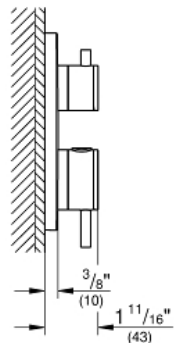

ATRIO
Single Function 2-Handle
Thermostatic Trim

MODEL # 24150003

Pure Freude
an Wasser

GROHE

Product Description:

ATRIO

Single Function 2-Handle Thermostatic Trim

Standard Specification:

- Final installation set for:
- Required rough-in-set sold separately (GROHE Rapido SmartBox 35 601 000)
- **GROHE TurboStat** Compact cartridge with wax thermoelement
- **GROHE StarLight** chrome finish
- Wall trim plate with GROHE QuickFix (Concealing mounting screws)
- Metal trim angle adjustable up to 6°
- Thermostatic temperature control with SafeStop at 100° F/38°C
- GROHE SafeStop Plus temperature limiter at 115° F/46° C
- Volume control with ceramic stop valve, 120°
- Metal handles