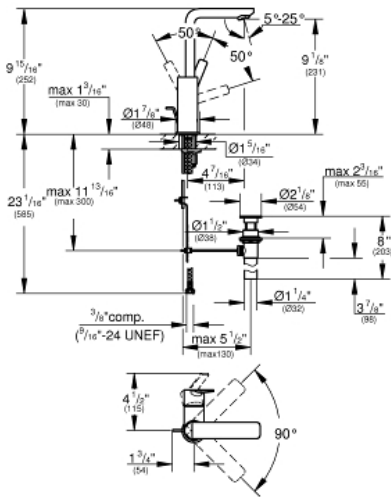

# LINEARE Single-Handle Bathroom Faucet L- Size

MODEL # 23825ENA

Pure Freude  
an Wasser

**GROHE**

### Product Description:

**LINEARE**

**Single-Handle Bathroom Faucet L-Size**

### Standard Specification:

- Single hole installation
- Metal lever handle
- **GROHE SilkMove** 1.1" (28 mm) ceramic cartridge
- With temperature limiter
- **GROHE StarLight** finish
- **GROHE AquaGuide** adjustable flow control
- **GROHE QuickFix** installation system
- Swivel tubular spout with flow control and stop limiter
- Includes waste-set drain assembly
- Flexible hose connections