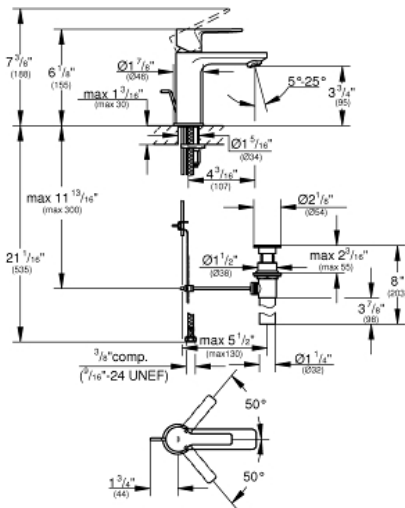

LINEARE
Single-Handle Bathroom Faucet
XS-Size

MODEL # 2382400A

Pure Freude
an Wasser

GROHE

Product Description:

LINEARE

Single-Handle Bathroom Faucet XS-Size

Standard Specification:

- Single hole installation
- Metal lever handle
- GROHE SilkMove 1.1" (28 mm) ceramic cartridge
- With temperature limiter
- GROHE StarLight chrome finish
- Includes waste-set drain assembly
- GROHE AquaGuide adjustable flow control
- Flexible hose connections
- GROHE QuickFix installation system

Applicable Codes & Standards:

- Energy Policy Act of 1992
- NSF 61
- ASME A112.18.1/CSA B125.1
- US Federal and State material regulations
- EPA WaterSense®
- ICC/ANSI A117.1

Color:

- 2382400A StarLight Chrome