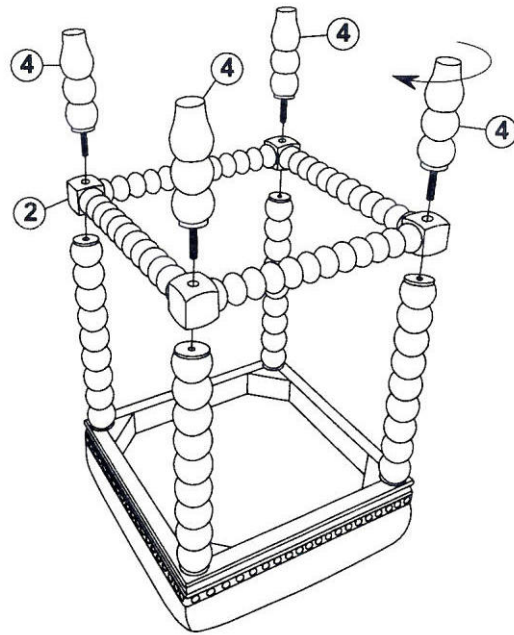

UTTERMOST

ASSEMBLY INSTRUCTIONS

ITEM: 23684

PARTS LIST

NO	PARTS NAME	DRAWING	Q'TY
1	SEAT CUSHION		1PC
2	STRETCHER		1PC
3	SUPPORTS		4PCS
4	LEG		4PCS

STEP 1 Put the supports(3) and the seat cushion(1) together, do not tighten all supports(3).

STEP 2 Put the stretcher(2) and the legs(4) and the supports(3) together, then tighten all supports(3) and legs(4).

STEP 3

re-tighten the leg bolts after using a period of time