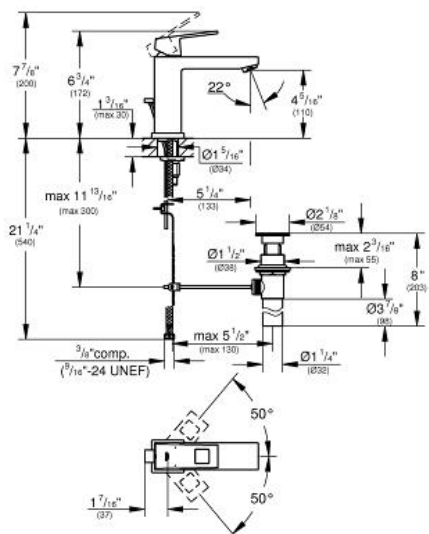

EUROCUBE Single-Handle Bathroom Faucet M-Size

MODEL # 23670000

Pure Freude
an Wasser

Product Description:
EUROCUBE
Single-Handle Bathroom Faucet M-Size

Standard Specification:

- Single hole installation
- Metal lever handle
- **GROHE SilkMove** 1.1" (28 mm) ceramic cartridge
- With temperature limiter
- **GROHE StarLight** chrome finish
- **GROHE EcoJoy**
- Includes waste-set drain assembly
- Stainless steel flex lines
- **GROHE QuickFix** installation system

Applicable Codes & Standards:

- Energy Policy Act of 1992
- NSF 61
- ASME A112.18.1/CSA B125.1
- US Federal and State material regulations
- EPA WaterSense®
- ICC/ANSI A117.1

Color:

- 23670000 StarLight Chrome