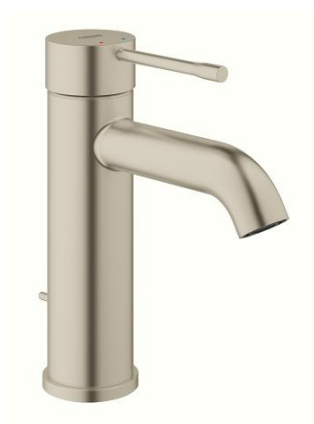

ESSENCE
Single-Handle Bathroom Faucet S-
Size

MODEL # 23592ENA

Pure Freude
an Wasser

GROHE

Product Description:

ESSENCE

Single-Handle Bathroom Faucet S-Size

Standard Specification:

- Single hole installation
- GROHE SilkMove 1.1" (28 mm) ceramic cartridge
- With temperature limiter
- GROHE StarLight finish
- GROHE EcoJoy Mousseur 1.2 gpm
- GROHE AquaGuide adjustable flow control
- Includes waste-set drain assembly
- GROHE QuickFix installation system
- Metal lever handle