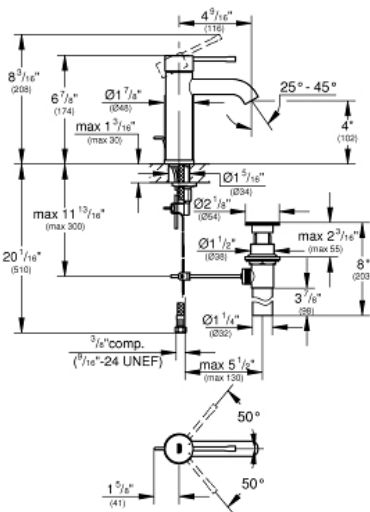

ESSENCE
Single-Handle Bathroom Faucet S-
Size

MODEL # 23592ENA

Pure Freude
an Wasser

GROHE

Product Description:

ESSENCE

Single-Handle Bathroom Faucet S-Size

Standard Specification:

- Single hole installation
- GROHE SilkMove 1.1" (28 mm) ceramic cartridge
- With temperature limiter
- GROHE StarLight finish
- GROHE EcoJoy Mousseur 1.2 gpm
- GROHE AquaGuide adjustable flow control
- Includes waste-set drain assembly
- GROHE QuickFix installation system
- Metal lever handle

Applicable Codes & Standards:

- Energy Policy Act of 1992
- NSF 61
- ASME A112.18.1/CSA B125.1
- US Federal and State material regulations
- EPA WaterSense®
- ICC/ANSI A117.1

Color:

- 23592ENA Brushed Nickel