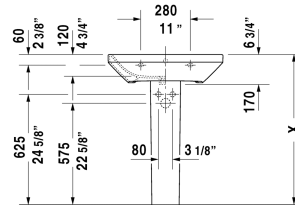

DuraStyle Washbasin # 2319650000 / 2319650030

| < 25 5/8" Inch > |

Washbasin	Dimension	Weight	Order number
with overflow, with faucet deck, underside fully glazed, hardware included, wall-mounted, cUPC listed, 25 5/8" Inch			
Colors			
00 White			
Variant			
●	25 5/8" x 17 3/8" Inch	40.6 lb	2319650000
●●●	25 5/8" x 17 3/8" Inch	40.6 lb	2319650030
Sanitary ceramics with the special WonderGliss surface finish will remain clean and attractive-looking for a long time to come. When ordering WonderGliss please add a "1" as eleventh digit to the model number.			
Suitable products			
Siphon cover for # 231955, 231960, 231965, 232012, 232010, 232080, 232065, 232610, 232680, 232510, 232580, 233813, 232460, 232455,			085830
Pedestal for # 231955, 231960, 231965, 232012, 232010, 232080, 232065, 232610, 232680, 232510, 232580, 233813, 232460, 232455,			085829

All drawings contain the necessary measurements which are subject to standard tolerances. They are stated in inch & mm and are non-binding. Exact measurements, in particular for customized installation scenarios, can only be taken from the finished ceramic piece.