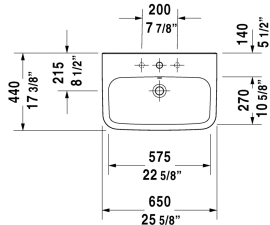

DuraStyle Washbasin # 2319650000 / 2319650030

| < 25 5/8" Inch > |

Washbasin	Dimension	Weight	Order number
with overflow, with faucet deck, underside fully glazed, hardware included, wall-mounted, cUPC listed, 25 5/8" Inch			
Colors			
00 White			
Variant			
●	25 5/8" x 17 3/8" Inch	40.6 lb	2319650000
●●●	25 5/8" x 17 3/8" Inch	40.6 lb	2319650030
Sanitary ceramics with the special WonderGliss surface finish will remain clean and attractive-looking for a long time to come. When ordering WonderGliss please add a "1" as eleventh digit to the model number.			
Suitable products			
Siphon cover for # 231955, 231960, 231965, 232012, 232010, 232080, 232065, 232610, 232680, 232510, 232580, 233813, 232460, 232455,			085830
Pedestal for # 231955, 231960, 231965, 232012, 232010, 232080, 232065, 232610, 232680, 232510, 232580, 233813, 232460, 232455,			085829

All drawings contain the necessary measurements which are subject to standard tolerances. They are stated in inch & mm and are non-binding. Exact measurements, in particular for customized installation scenarios, can only be taken from the finished ceramic piece.