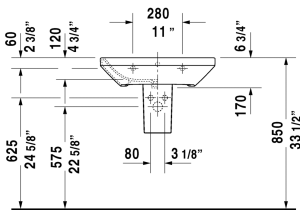

DuraStyle Washbasin # 2319650000 / 2319650030

| < 25 5/8" Inch > |

Washbasin	Dimension	Weight	Order number
with overflow, with faucet deck, underside fully glazed, hardware included, wall-mounted, cUPC listed, 25 5/8" Inch			
Colors			
00 White			
Variant			
●	25 5/8" x 17 3/8" Inch	40.6 lb	2319650000
●●●	25 5/8" x 17 3/8" Inch	40.6 lb	2319650030
Sanitary ceramics with the special WonderGliss surface finish will remain clean and attractive-looking for a long time to come. When ordering WonderGliss please add a "1" as eleventh digit to the model number.			
Suitable products			
Siphon cover for # 231955, 231960, 231965, 232012, 232010, 232080, 232065, 232610, 232680, 232510, 232580, 233813, 232460, 232455,			085830
Pedestal for # 231955, 231960, 231965, 232012, 232010, 232080, 232065, 232610, 232680, 232510, 232580, 233813, 232460, 232455,			085829

All drawings contain the necessary measurements which are subject to standard tolerances. They are stated in inch & mm and are non-binding. Exact measurements, in particular for customized installation scenarios, can only be taken from the finished ceramic piece.