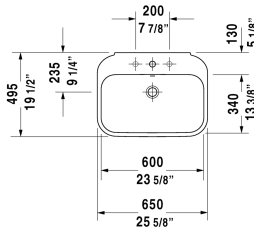

Happy D.2 Washbasin # 2316650000 / 2316650030

| < 25 5/8" Inch > |

Washbasin	Dimension	Weight	Order number
with overflow, with faucet deck, overflow clip Chrome included, underside fully glazed, hardware included, wall-mounted, 25 5/8" Inch			
Colors			
00 White			
Variant			
●	25 5/8" x 19 1/2" Inch	45.9 lb	2316650000
● ● ●	25 5/8" x 19 1/2" Inch	45.9 lb	2316650030
Sanitary ceramics with the special WonderGliss surface finish will remain clean and attractive-looking for a long time to come. When ordering WonderGliss please add a "1" as eleventh digit to the model number.			
Suitable products			
Siphon cover for # 231680, 231665, 231660,			085828
Pedestal for # 231680, 231665, 231660,			085827

All drawings contain the necessary measurements which are subject to standard tolerances. They are stated in inch & mm and are non-binding. Exact measurements, in particular for customized installation scenarios, can only be taken from the finished ceramic piece.