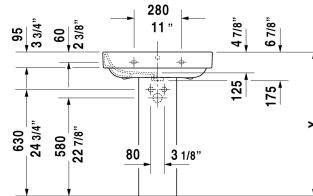

Happy D.2 Washbasin # 2316650000 / 2316650030

| < 25 5/8" Inch > |

Washbasin	Dimension	Weight	Order number
with overflow, with faucet deck, overflow clip Chrome included, underside fully glazed, hardware included, wall-mounted, 25 5/8" Inch			
Colors			
00 White			
Variant			
●	25 5/8" x 19 1/2" Inch	45.9 lb	2316650000
● ● ●	25 5/8" x 19 1/2" Inch	45.9 lb	2316650030
Sanitary ceramics with the special WonderGliss surface finish will remain clean and attractive-looking for a long time to come. When ordering WonderGliss please add a "1" as eleventh digit to the model number.			
Suitable products			
Siphon cover for # 231680, 231665, 231660,			085828
Pedestal for # 231680, 231665, 231660,			085827

All drawings contain the necessary measurements which are subject to standard tolerances. They are stated in inch & mm and are non-binding. Exact measurements, in particular for customized installation scenarios, can only be taken from the finished ceramic piece.