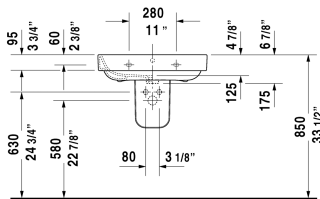

Happy D.2 Washbasin # 2316650000 / 2316650030

| < 25 5/8" Inch > |

Washbasin	Dimension	Weight	Order number
with overflow, with faucet deck, overflow clip Chrome included, underside fully glazed, hardware included, wall-mounted, 25 5/8" Inch			
Colors			
00 White			
Variant			
●	25 5/8" x 19 1/2" Inch	45.9 lb	2316650000
● ● ●	25 5/8" x 19 1/2" Inch	45.9 lb	2316650030
Sanitary ceramics with the special WonderGliss surface finish will remain clean and attractive-looking for a long time to come. When ordering WonderGliss please add a "1" as eleventh digit to the model number.			
Suitable products			
Siphon cover for # 231680, 231665, 231660,			085828
Pedestal for # 231680, 231665, 231660,			085827

All drawings contain the necessary measurements which are subject to standard tolerances. They are stated in inch & mm and are non-binding. Exact measurements, in particular for customized installation scenarios, can only be taken from the finished ceramic piece.