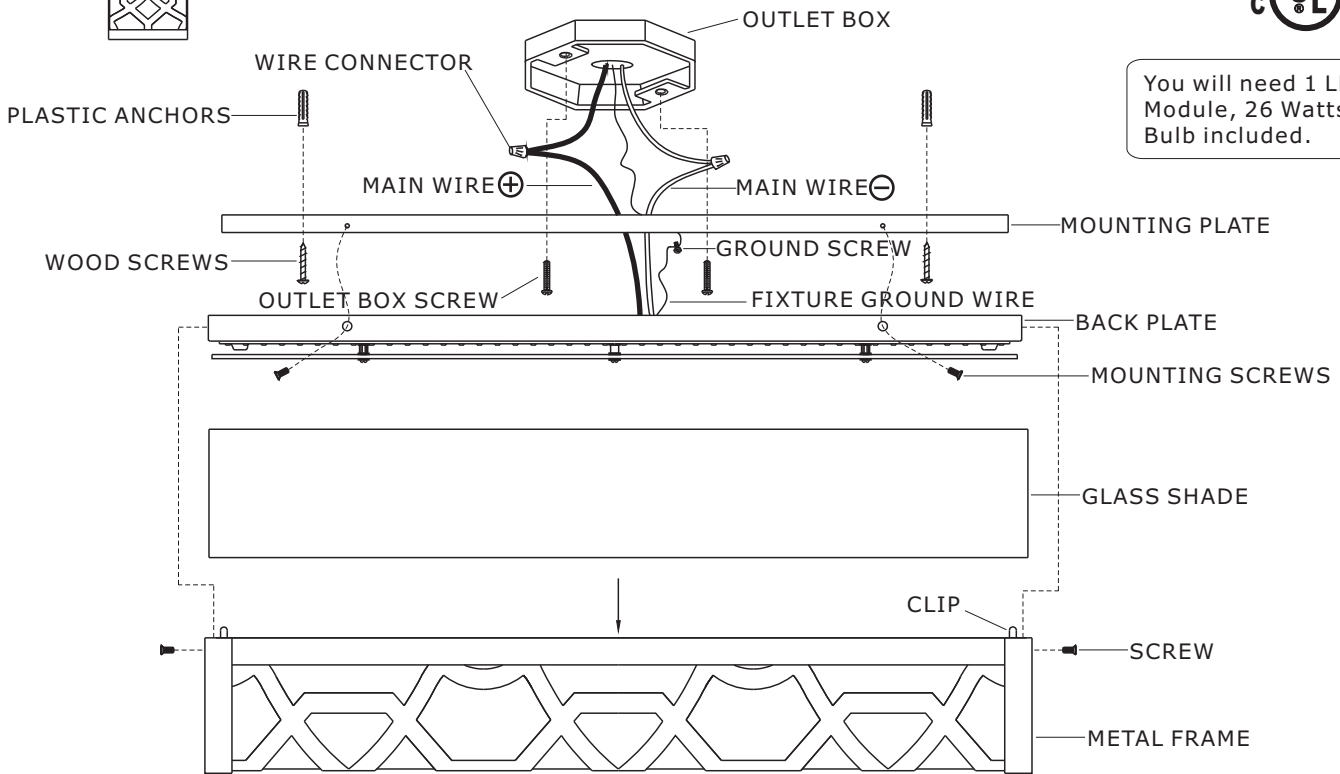

WARNING:

Electrical Danger Turn Power off

All electrical components must be installed by a licensed electrician in accordance with the National Electric Code and the appropriate local electrical codes.

You will need 1 LED Module, 26 Watts Bulb included.

Place the glass shade inside the metal frame and secure it with the clips.