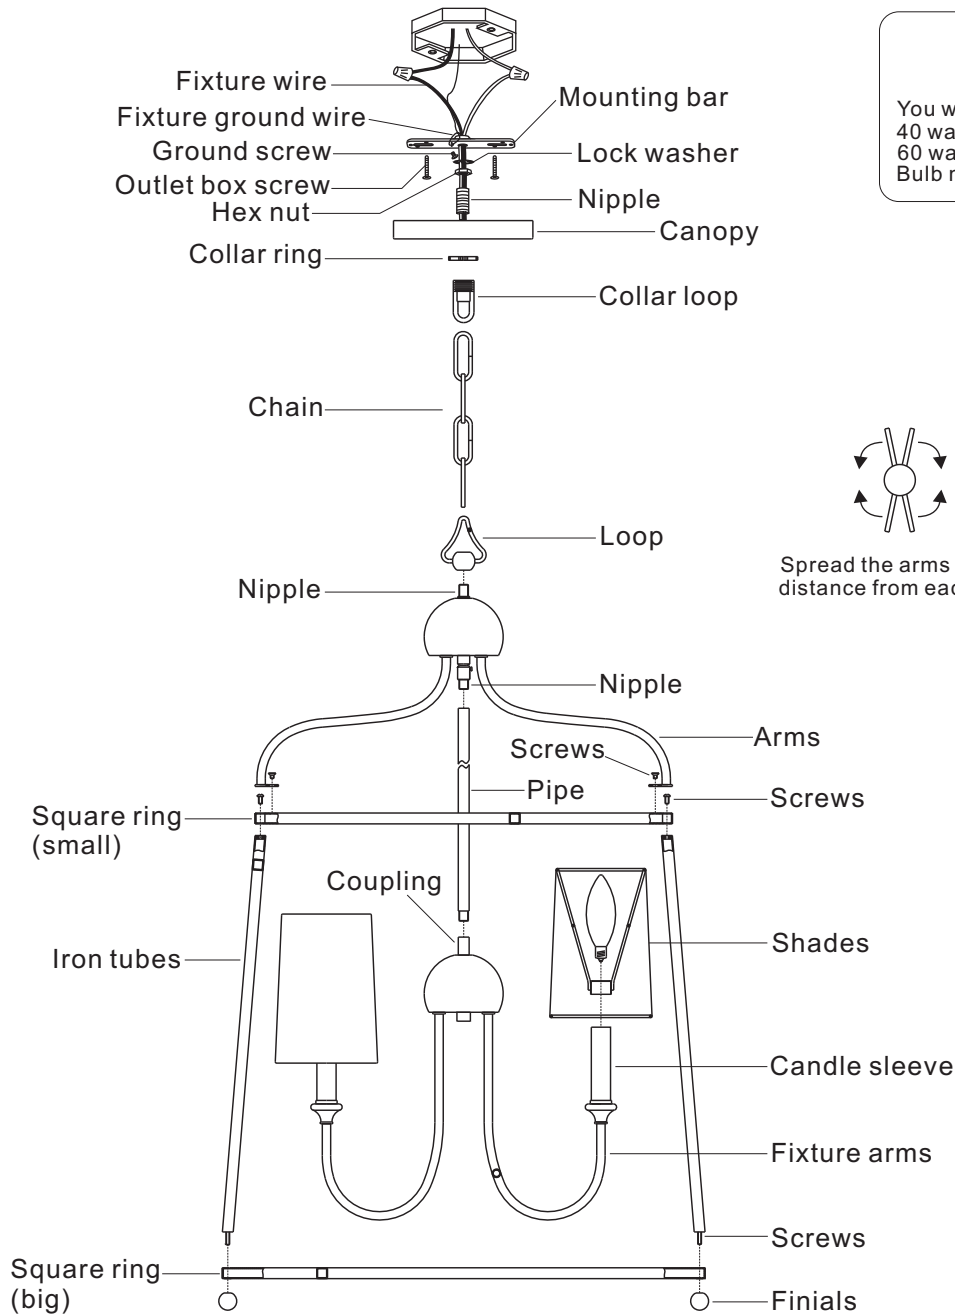

CRYSTORAMA

1958

95 Cantiague Rock Road, Westbury NY 11590
 ph:516.931.9090 fax:516.931.1254
 info@crystorama.com www.crystorama.com

MODEL#: 2244-PN ASSEMBLY AND DRESSING INSTRUCTIONS

IMPORTANT

TURN OFF THE POWER AT THE MAIN FUSE OR CIRCUIT BREAKER BOX BEFORE STARTING INSTALLATION

 You will need 4-Cand.BULB
 40 watts Recommended
 60 watts Max
 Bulb not included

Spread the arms so that the arms are at equal distance from each other.