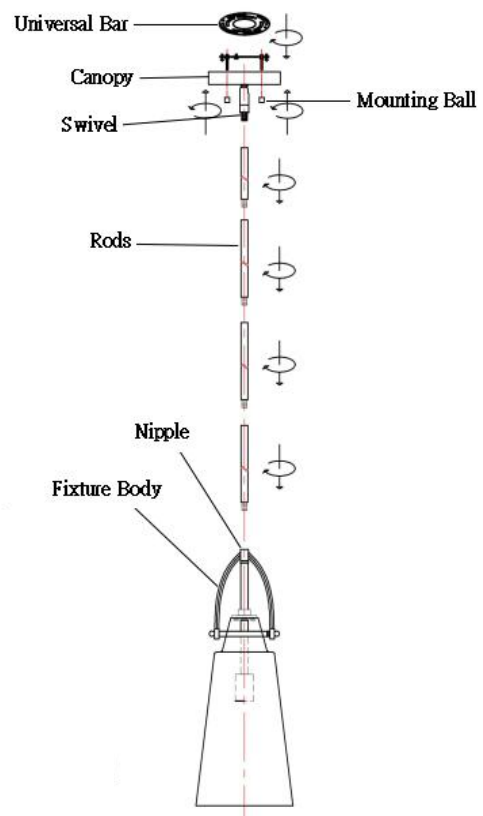

Your installation is completed now. Restore electricity.

21562

PO BOX 558/3325 GRASSY HILL RD. ROCKY MOUNT, VIRGINIA 24151

www.uttermost.com