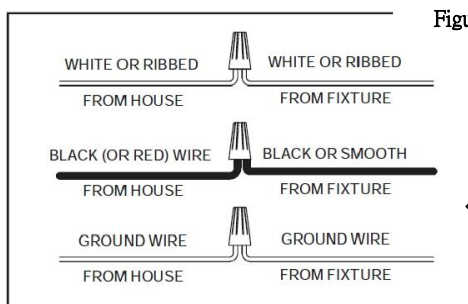

Your installation is completed now. Restore electricity.

21562

PO BOX 558/3325 GRASSY HILL RD. ROCKY MOUNT, VIRGINIA 24151

www.uttermost.com