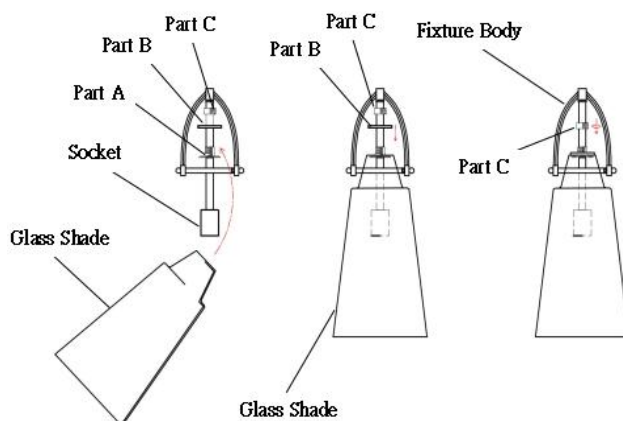

Your installation is completed now. Restore electricity.

21562

PO BOX 558/3325 GRASSY HILL RD. ROCKY MOUNT, VIRGINIA 24151

www.uttermost.com