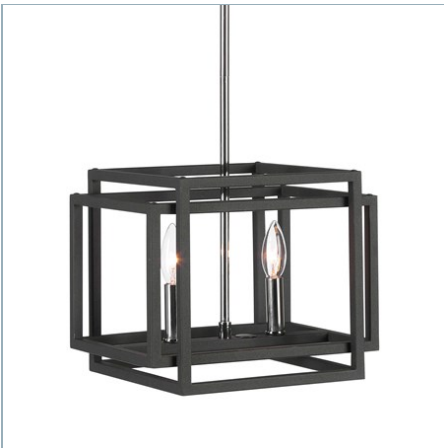

UTTERMOST

QUADRANGLE, 4 LT PENDANT

ITEM #21528

Clean rectangles in sanded Black texture finish with polished nickel accents complete this 4 Lt pendant. With 4-60 watt max candelabra sockets. Supplied with 15' wire, 6-12" stems, and 2-6" stems for adjustable installation.

Designer:

Dimensions:

Weight:

Ship Via:

UPC Number:

Assembly Instructions:

16 H X 20 W X 16 D (in)

19

Small Parcel

792977767139

[Click Here](#)

Complementary Items

QUADRANGLE, 6 LT CHANDELIER

21339 | 13 H X 44 W X 9 D (IN)

QUADRANGLE, 4 LT FLUSH MOUNT

22281 | 10 H X 14 W X 14 D (IN)

QUADRANGLE, 1 LT SCONCE

22535 | 14 H X 6 W X 4 D (IN)

QUADRANGLE, 2 LT MINI PENDANT

21529 | 10 H X 13 W X 10 D (IN)