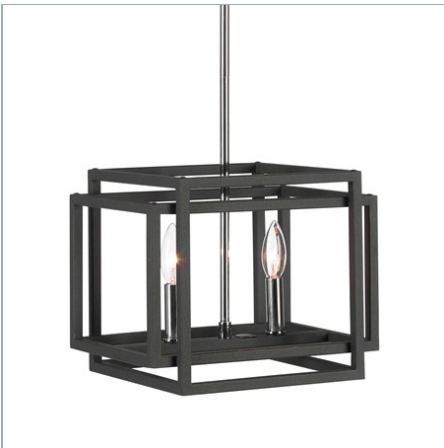

## QUADRANGLE, 6 LT CHANDELIER

ITEM #21339

Clean rectangles in sanded Black texture finish with polished nickel accents complete this 6 Lt linear chandelier. With 6-60 watt max candelabra sockets. Supplied with 15' wire, 6-12" stems, and 2-6" stems for adjustable installation.

## Complementary Items

**QUADRANGLE, 4 LT PENDANT**

21528 | 16 H X 20 W X 16 D (IN)

**QUADRANGLE, 4 LT FLUSH MOUNT**

22281 | 10 H X 14 W X 14 D (IN)

**QUADRANGLE, 1 LT SCONCE**

22535 | 14 H X 6 W X 4 D (IN)

**QUADRANGLE, 2 LT MINI PENDANT**

21529 | 10 H X 13 W X 10 D (IN)