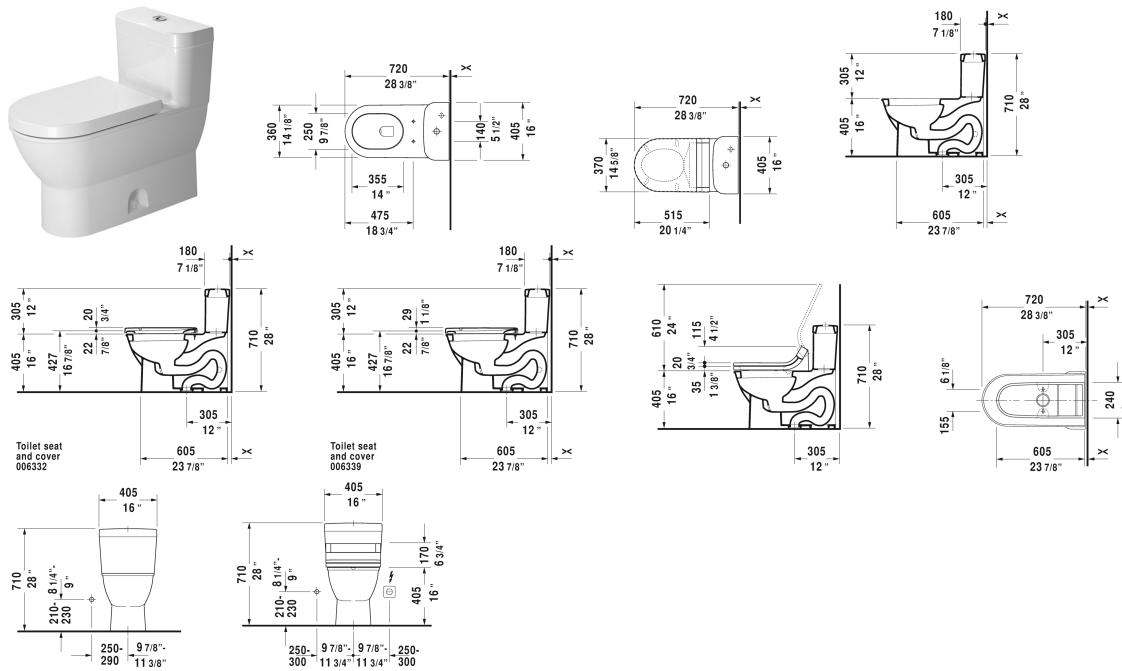

Darling New One-Piece toilet # 212301..05

| < 15 3/4" Inch > |

| One-Piece toilet | Dimension | Weight | Order number |
|--|------------------------|----------|--------------|
| back-to-wall, syphonic, 12" rough-in, with Single Flush piston valve, top flush, suitable for SensoWash Starck, vertical outlet, cUPC listed, 1.28 gpf | | | |
| Colors | | | |
| 00 White 20 HygieneGlaze (an antibacterial ceramic glaze that provides almost indefinite effectiveness) | | | |
| Variant | | | |
| ♦ | 15 3/4" x 28 1/8" Inch | 106.5 lb | 212301..05 |
| Infobox | | | |
| For suitable SensoWash® shower-toilet seats, please see matrix on page xxx | | | |
| Sanitary ceramics with the special WonderGliss surface finish will remain clean and attractive-looking for a long time to come. When ordering WonderGliss please add a "1" as eleventh digit to the model number. | | | |
| Mounting set for One-Piece and Two-Piece toilets, outlet 3/8" - male thread, wall connection 1/2" - female thread, 1/2", North American version | 17 3/4" Inch | 1.1 lb | 001417 |

Darling New One-Piece toilet # 212301..05

|< 15 3/4" Inch >|

Suitable products

| | | |
|---|-------------------------------|---------------|
| <p>SensoWash Starck shower-toilet seat for Starck 2, Starck 3 and Darling New* remote control included, power actuated lid and seat, rear-, front and oscillating wash, individual adjustment of water-, air- and seat surface temperature as well as nozzle position and jet strength, self-cleaning wand, 2 individually programmable user profiles, night light, Quick release: easy seat unit removal and attachment, on / off-button, cUPC listed, cEGS/IAPMO®, 14 5/8" x 20 1/4" Inch</p> | <p>14 5/8" x 20 1/4" Inch</p> | <p>610000</p> |
| <p>Toilet seat and cover elongated, hinges stainless steel, without slow close,</p> | | <p>006332</p> |
| <p>Toilet seat and cover elongated, hinges stainless steel, removable, with slow close,</p> | | <p>006339</p> |