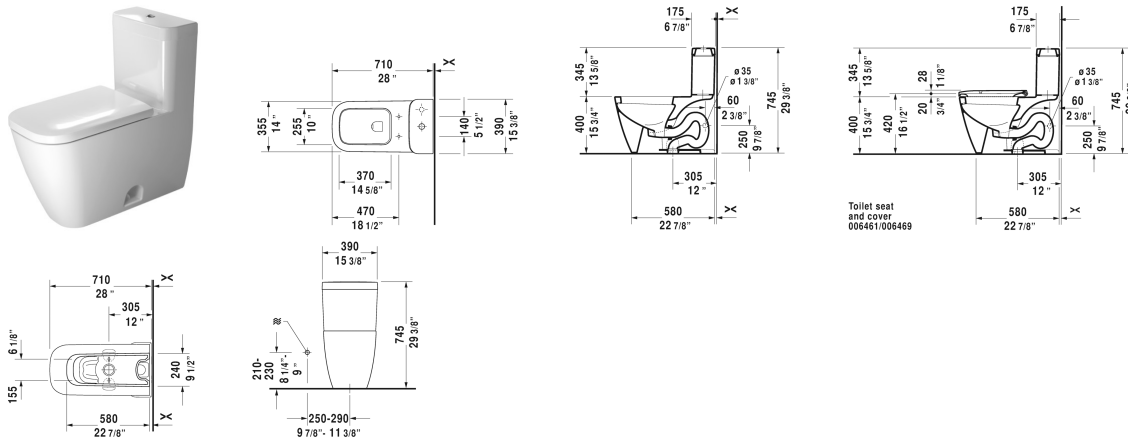

# Happy D.2 One-Piece toilet # 212101..01

< 15 3/8" Inch >

One-Piece toilet	Dimension	Weight	Order number
syphonic, 12" rough-in, with dual flush piston valve, top flush, vertical outlet, cUPC listed, 1.32/0.92 gpf			
<b>Colors</b>			
00 White 20 HygieneGlaze (an antibacterial ceramic glaze that provides almost indefinite effectiveness)			
<b>Variant</b>			
◆	15 3/8" x 28" Inch	126 lb	212101..01
Sanitary ceramics with the special WonderGliss surface finish will remain clean and attractive-looking for a long time to come. When ordering WonderGliss please add a "1" as eleventh digit to the model number.			
Mounting set for One-Piece and Two-Piece toilets, outlet 3/8" - male thread, wall connection 1/2" - female thread, 1/2", North American version			
	15" Inch	1.1 lb	001431
<b>Suitable products</b>			
Toilet seat and cover hinges stainless steel, elongated, removable, without slow close,			006461
Toilet seat and cover hinges stainless steel, elongated, with slow close,			006469

All drawings contain the necessary measurements which are subject to standard tolerances. They are stated in inch & mm and are non-binding. Exact measurements, in particular for customized installation scenarios, can only be taken from the finished ceramic piece.