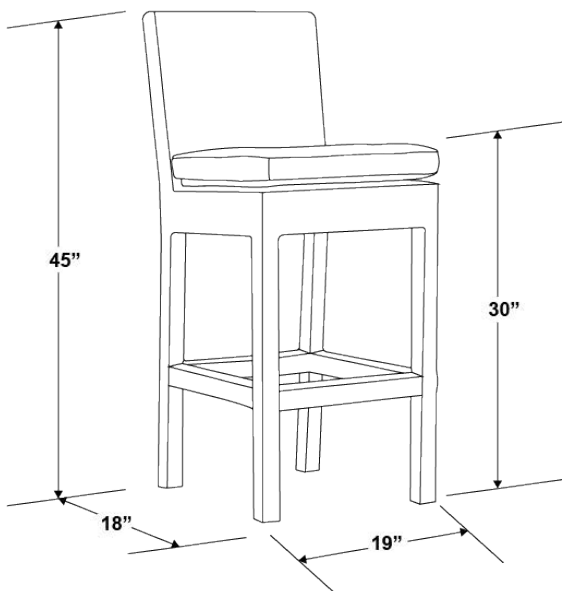

CORONADO BARSTOOL

SKU 2101-7B

SPECS

Width: 19"

Depth: 18"

Height: 45"

Seat Height: 30"

Weight: 20 lbs