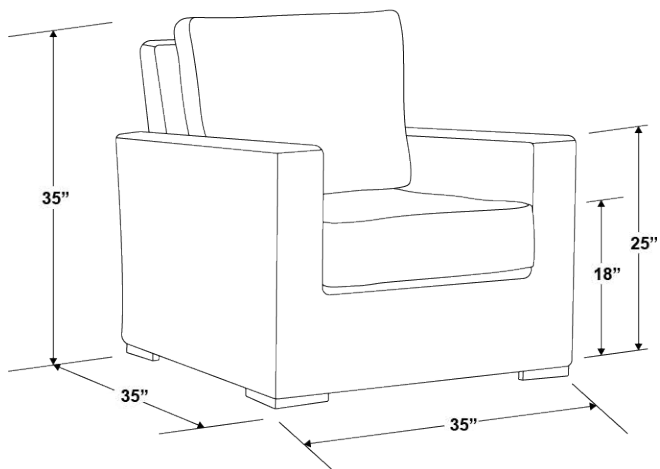

CORONADO CLUB CHAIR

SKU 2101-21

SPECS

Width: 35"

Depth: 35"

Height: 35"

Arm Height: 25"

Seat Height: 18"

Weight: 45 lbs

- Fully welded powder-coated aluminum frame wrapped in virgin HDPE Resin Wicker in Driftwood finish.
- Commercial Quality Construction.
- Non-marking plastic glides.
- Weather resistant, high-resiliency density cushions.
- Stocked with Premium foam cushions in Sunbrella Canvas Flax.
- Custom Cushions available in approx. 4 weeks.
- Standard 54" fabric COM yardage required: 3.5 yards.