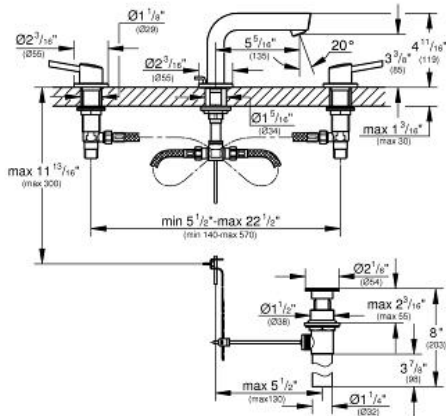

## 8" Widespread Two-Handle Bathroom Faucet

MODEL # 20572001

Pure Freude  
an Wasser

ADA

### Product Description:

**CONCETTO**

**8" Widespread Two-Handle Bathroom Faucet**

### Standard Specification:

- GROHE SilkMove
- GROHE StarLight chrome finish
- GROHE EcoJoy technology for less water and perfect flow
- GROHE QuickFix installation system
- Ceramic disc valves
- Metal pop-up drain
- Stainless steel flex lines
- Faucet height below 6" when in use
- Max flow rate: 1.2 gpm (4.56 L/min)
- ADA Compliant