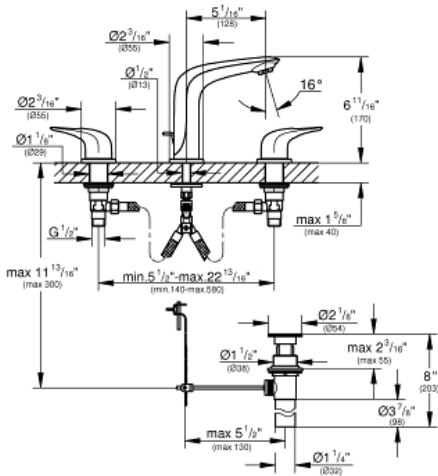

# EUROSTYLE 8" Widespread Two-Handle Bathroom Faucet S-Size

MODEL # 20486EN3

Pure Freude  
an Wasser

**Product Description:**  
**EUROSTYLE**  
8" Widespread Two-Handle Bathroom Faucet S-Size

**Standard Specification:**

- Metal handles
- Ceramic cartridge
- **GROHE StarLight** finish
- **GROHE EcoJoy**
- Brushed Nickel finish features beautiful chrome accents
- Includes waste-set drain assembly
- Union nut with 7/16" drilling
- **GROHE QuickFix** rapid installation system