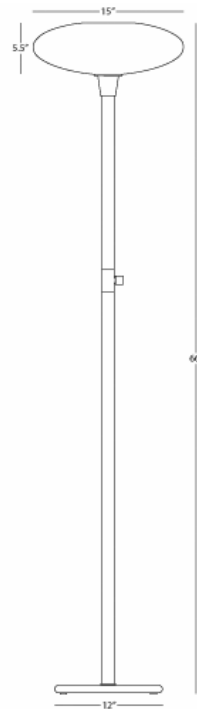

RICO ESPINET
OVO

2045
Floor Torchiera

1-150W Max.
Bulb Type: A
Switch: Full Range Dimmer
Polished Nickel over Brass
Frosted White Cased Glass Shade

FINISH OPTION:
Z2045 - Deep Patina Bronze

** Ships Within 5 Business Days*