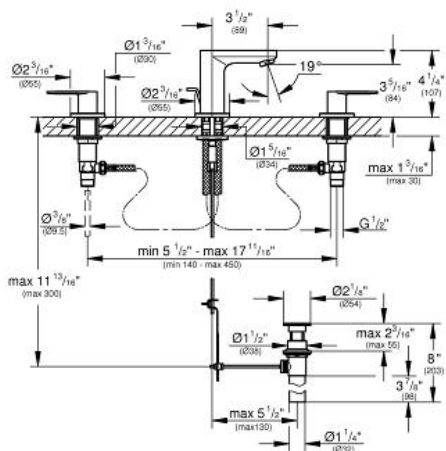

EUROSMART COSMOPOLITAN 8" Widespread Two-Handle Bathroom Faucet S-Size

MODEL # 2019900A

Pure Freude
an Wasser

Product Description:
EUROSMART COSMOPOLITAN
8" Widespread Two-Handle Bathroom Faucet S-Size

Standard Specification:

- Spout with flow control
- GROHE StarLight chrome finish
- 1/2" (13mm) ceramic cartridge (90° turn)
- GROHE QuickFix installation system with centering support
- 1 1/4" pop-up waste set
- Union nut with 7/16" drilling
- Max flow rate: 1.2 gpm (4.56 L/min)