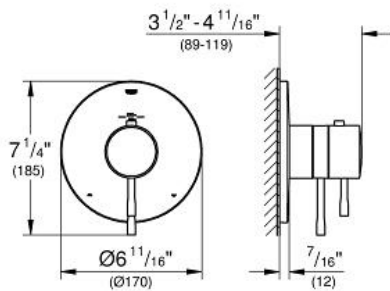

GROHFLEX ESSENCE  
Dual Function Thermostatic Trim  
with Control Module

MODEL # 19988001

Pure Freude  
an Wasser

GROHE

ADA

**Product Description:**  
GROHFLEX ESSENCE  
Dual Function Thermostatic Trim with Control Module

**Standard Specification:**

- For shower/tubs with non-diverter tub spout or for 2 shower outlet applications
- GROHE TurboStat technology
- Integrated volume control
- 2-way diverter function
- 1 axis operation
- Requires GrohFlex universal rough-in box (35 026 000) (sold separately)
- GROHE StarLight chrome finish

**Applicable Codes & Standards:**

- ASME A112.18.1/CSA B125.1
- ICC/ANSI A117.1

**Color:**

- 19988001 StarLight Chrome