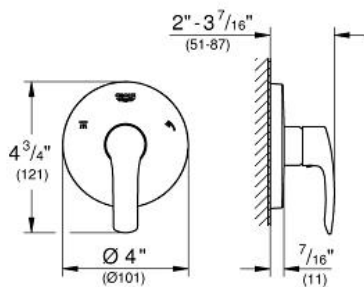

EUROSMART
3-Way Diverter Trim
MODEL # 19972EN2

Pure Freude
an Wasser

GROHE

ADA

C

Product Description:
EUROSMART
3-Way Diverter Trim

Standard Specification:

- For use with Diverter Rough-In Valve (29 714 000)
- GROHE StarLight finish

Applicable Codes & Standards:

- Energy Policy Act of 1992
- ASME A112.18.1/CSA B125.1
- ICC/ANSI A117.1

Color:

- 19972EN2 Brushed Nickel