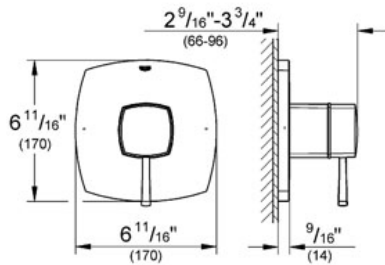

GRANDERA

Single function pressure balance trim with control module

MODEL # 19933

Pure Freude an Wasser

GROHE America, Inc | 200 North Gary Avenue, Suite G, Roselle, IL 60172
 Phone: +1 (800) 444-7643 | Fax: +1 (800) 225-2778 | us-customerservice@grohe.com

Product Description:
 Single function pressure balance trim with control module

- Standard Specification:**
- GROHE StarLight® finish
 - For shower only or shower/tub with diverter applications
 - Integrated bypass option when used with diverter tub spout
 - For use with GrohFlex™ universal rough-in box 35 026 000 sold separately
 - 6.1 gpm at 45 psi