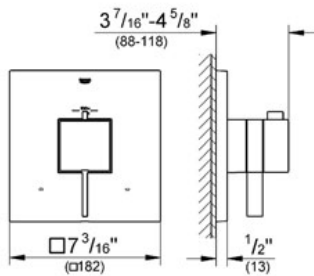

EUROCUBE

Dual function thermostatic trim with control module

MODEL # 19927

GROHE America, Inc | 200 North Gary Avenue, Suite G, Roselle, IL 60172
 Phone: +1 (800) 444-7643 | Fax: +1 (800) 225-2778 | us-customerservice@grohe.com

Pure Freude an Wasser

Product Description:
 Dual function thermostatic trim with control module

- Standard Specification:**
- GROHE TurboStat® technology
 - For shower/tubs with non-diverter tub spout or for 2 shower outlet applications
 - Integrated volume control
 - 2-way diverter function
 - 1 axis operation
 - For use with GrohFlex™ universal rough-in box 35 026 000 sold separately
 - Max Flow Rate 6.6 gpm (25 L/min)