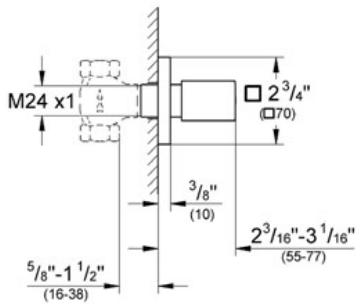

EUROCUBE  
Volume Control Trim  
MODEL # 19910

Pure Freude an Wasser

GROHE America, Inc | 200 North Gary Avenue, Suite G, Roselle, IL 60172  
Phone: +1 (800) 444-7643 | Fax: +1 (800) 225-2778 | us-customerservice@grohe.com

**Product Description:**  
Volume Control Trim

**Standard Specification:**

- GROHE StarLight® finish
- Grip metal handle
- 3/4" - 3 1/8"
- For use with Rough-In Valve 29 273 or 29 274

**Applicable Codes & Standards:**