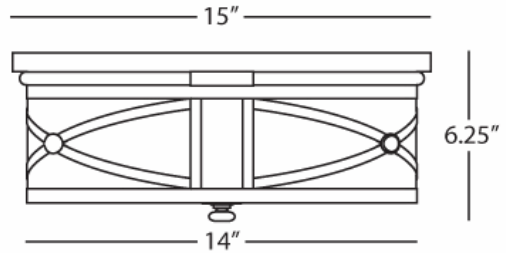

CHASE

1985

Flush Mount

3-60W Max.

Bulb Type: A

Direct Wire Only

Antique Brass Finish over Steel

Frosted White Glass Shade

FINISH OPTIONS:

D1985 - Dark Antique Nickel

S1985 - Polished Nickel

Z1985 - Deep Patina Bronze