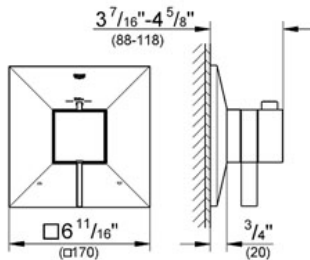

Pure Freude an Wasser

Product Description:

Dual function thermostatic trim with control module

Standard Specification:

- GROHE TurboStat® technology
- GROHE SilkMove®
- GROHE StarLight® finish
- For shower/tubs with non-diverter tub spout or for 2 shower outlet applications
- Integrated volume control
- 2-way diverter function
- For use with GrohFlex™ universal rough-in box 35 026 000 sold separately
- 6.3 gpm at 45 psi (bottom outlet)
- 3.2 gpm at 45 psi (top outlet)