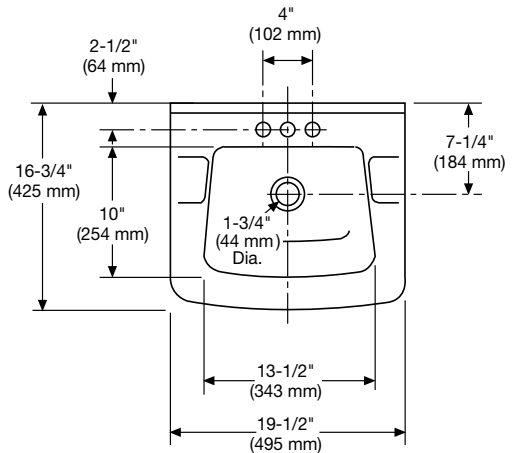

1917C Willow Run

Wall-Mount, Vitreous China Lavatory

Features

- 19-1/2" W x 16-3/4" D wall-mount lavatory
- Basin: 13-1/2" x 10"
- Concealed front overflow
- Available in 4" faucet center
- The Mansfield® limited lifetime warranty
- Available in White, biscuit and bone

Model 1917C-4

Components

Model #	Description	Codes/Standards
1917C-4	Wall-mount lavatory with 4" faucet center. Less faucet, drain assembly and supply.	
1917C-4-LO	Same as above, less overflow	

MADE IN USA

1917C Willow Run

Wall-Mount, Vitreous China Lavatory

Specifications

Model #	Description	Codes/Standards
1917C	Vitreous china wall-mount lavatory.	

Specification	Description	Specification	Description
Material	Vitreous China	Faucet Hole	4"
Warranty	Vitreous China - Limited Lifetime	Shipping Weight	Model 1917C - 38 lbs. (17 kg)

Technical Information

NOTE: Install this product according to the installation guide and/or spec sheet.

All Mansfield® wall-mount lavatories are supplied with this exclusive one-piece steel hanger. Easily installed and adjusted, it contains 7 holes for solid mounting against wall. Anchoring screw must be used for correct installation. Standard plumbing practice recommends use of both mounting bracket and anchoring screws.