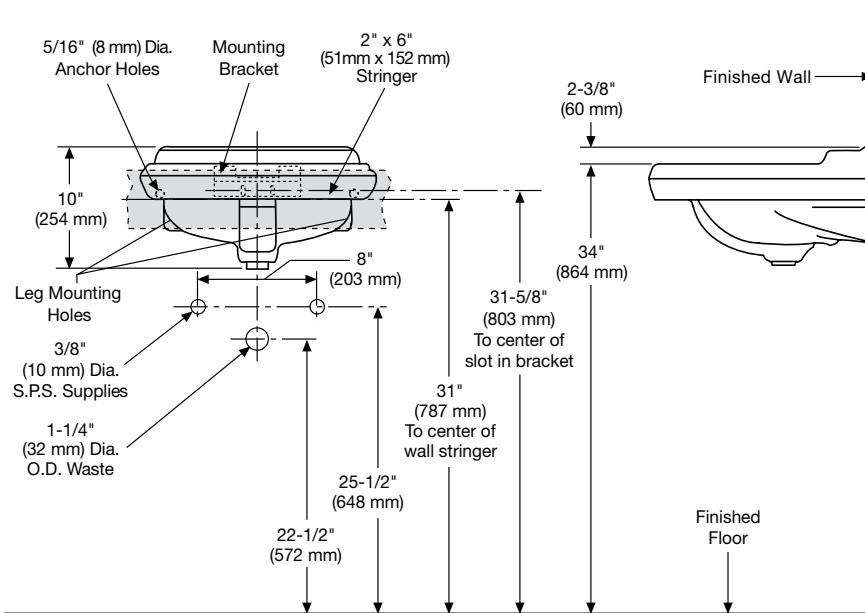

1917C Willow Run

Wall-Mount, Vitreous China Lavatory

Features

- 19-1/2" W x 16-3/4" D wall-mount lavatory
- Basin: 13-1/2" x 10"
- Concealed front overflow
- Available in 4" faucet center
- The Mansfield® limited lifetime warranty
- Available in White, biscuit and bone

Model 1917C-4

Components

Model #	Description	Codes/Standards
1917C-4	Wall-mount lavatory with 4" faucet center. Less faucet, drain assembly and supply.	
1917C-4-LO	Same as above, less overflow	

MADE IN USA

1917C Willow Run

Wall-Mount, Vitreous China Lavatory

Specifications

Model #	Description	Codes/Standards
1917C	Vitreous china wall-mount lavatory.	

Specification	Description	Specification	Description
Material	Vitreous China	Faucet Hole	4"
Warranty	Vitreous China - Limited Lifetime	Shipping Weight	Model 1917C - 38 lbs. (17 kg)

Technical Information

NOTE: Install this product according to the installation guide and/or spec sheet.

All Mansfield® wall-mount lavatories are supplied with this exclusive one-piece steel hanger. Easily installed and adjusted, it contains 7 holes for solid mounting against wall. Anchoring screw must be used for correct installation. Standard plumbing practice recommends use of both mounting bracket and anchoring screws.