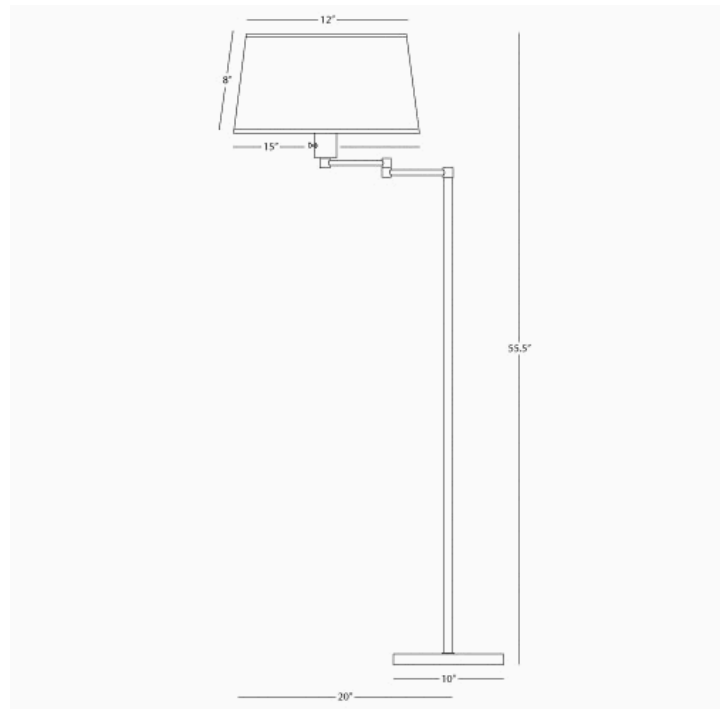

REAL SIMPLE

1805

Swing Arm Floor Lamp

1-150W Max.

Bulb Type: A

Switch: 3-Way

Stardust White Powder Coat Finish over Steel

White Mont Blanc Parchment Shade w/ Top Diffuser

FINISH / SHADE OPTIONS:

Z1815 - Dark Bronze

Snowflake Fabric Shade

1825 - Gunmetal

Snowflake Fabric Shade

1835 - Matte Black

Snowflake Fabric Shade

* Made In The USA