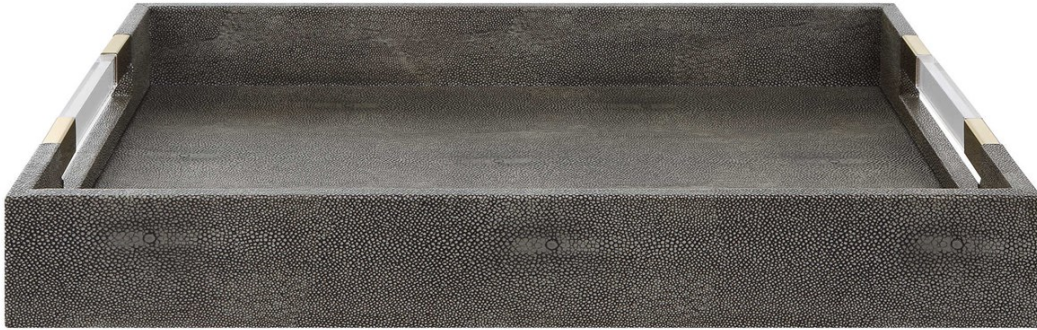

UTTERMOST

New

WESSEX TRAY

ITEM #17996

Tray is covered in an elegant gray faux shagreen with clear acrylic handles and aged gold accents.

Designer:

Dimensions:

19 W X 3 H X 14 D (in)

Weight:

6

Ship Via:

Small Parcel

UPC Number:

792977179963