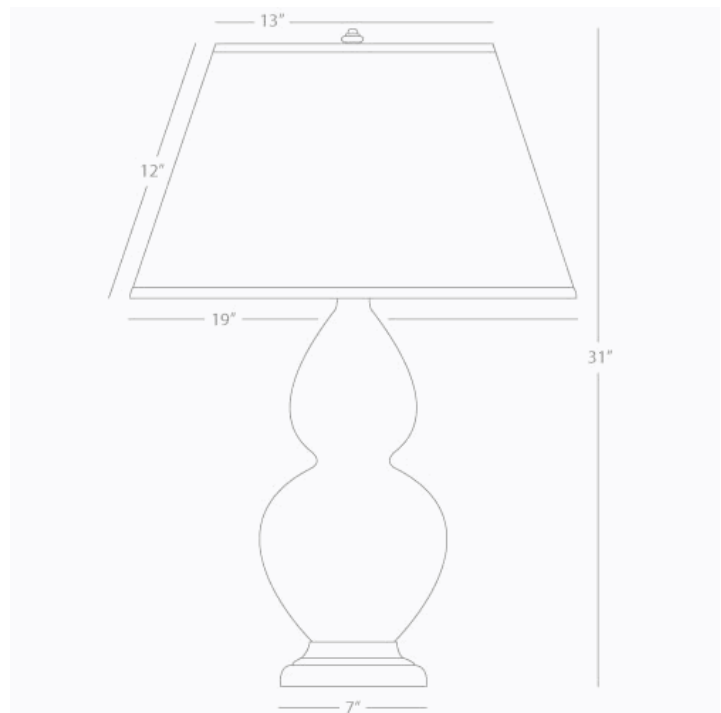

DOUBLE GOURD

1789X

Table Lamp

1-150W Max.

Bulb Type: A

Switch: 3-Way

Celadon Glazed Ceramic

Antique Natural Brass Finished Accents

Pearl Dupioni Fabric Shade

See Double Gourd Table for Color / Base / Shade
Options

* *Made In The USA*